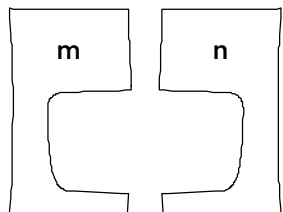

Ford

MUSTANG

Ford Mustang Rally Stripe Kit 2 - GT Convertible Parts List ATD-FRDMSTNGGRPH5c

Set 2" (50.80mm) spacing
at time of installation

ATD-FRDMSTNGGRPH5c-a	Front Valance Left	\$9.95
ATD-FRDMSTNGGRPH5c-b	Front Valance Right	\$9.95
ATD-FRDMSTNGGRPH5c-c	Front Bumper Left	\$16.95
ATD-FRDMSTNGGRPH5c-d	Front Bumper Right	\$16.95
ATD-FRDMSTNGGRPH5c-e	Hood Left	\$49.95
ATD-FRDMSTNGGRPH5c-f	Hood Right	\$49.95
ATD-FRDMSTNGGRPH5c-g	Roof Front Edge Left	\$12.95
ATD-FRDMSTNGGRPH5c-h	Roof Front Edge Right	\$12.95
ATD-FRDMSTNGGRPH5c-i	Rear Deck Left	\$12.95
ATD-FRDMSTNGGRPH5c-j	Rear Deck Right	\$12.95
ATD-FRDMSTNGGRPH5c-k	Rear Lid Left	\$29.95
ATD-FRDMSTNGGRPH5c-l	Rear Lid Right	\$29.95
ATD-FRDMSTNGGRPH5c-m	Rear Bumper Left	\$21.95
ATD-FRDMSTNGGRPH5c-n	Rear Bumper Right	\$21.95

Note: Spacing of Rally Stripes
as shown shall be performed
at time of installation. Kit does
not come pre-spaced.

autotrimdesign.com

Copyright 2006, Auto Trim DESIGN.