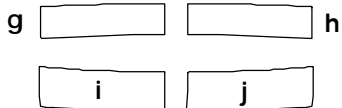

Ford

MUSTANG

Ford Mustang Rally Stripe Kit 2 - GT Convertible Parts List ATD-FRDMSTNGGRPH5c

Set 2" (50.80mm) spacing
at time of installation

ATD-FRDMSTNGGRPH5c-a	Front Valance Left	\$9.95
ATD-FRDMSTNGGRPH5c-b	Front Valance Right	\$9.95
ATD-FRDMSTNGGRPH5c-c	Front Bumper Left	\$16.95
ATD-FRDMSTNGGRPH5c-d	Front Bumper Right	\$16.95
ATD-FRDMSTNGGRPH5c-e	Hood Left	\$49.95
ATD-FRDMSTNGGRPH5c-f	Hood Right	\$49.95
ATD-FRDMSTNGGRPH5c-g	Roof Front Edge Left	\$12.95
ATD-FRDMSTNGGRPH5c-h	Roof Front Edge Right	\$12.95
ATD-FRDMSTNGGRPH5c-i	Rear Deck Left	\$12.95
ATD-FRDMSTNGGRPH5c-j	Rear Deck Right	\$12.95
ATD-FRDMSTNGGRPH5c-k	Rear Lid Left	\$29.95
ATD-FRDMSTNGGRPH5c-l	Rear Lid Right	\$29.95
ATD-FRDMSTNGGRPH5c-m	Rear Bumper Left	\$21.95
ATD-FRDMSTNGGRPH5c-n	Rear Bumper Right	\$21.95

Note: Spacing of Rally Stripes
as shown shall be performed
at time of installation. Kit does
not come pre-spaced.

autotrimdesign.com

Copyright 2006, Auto Trim DESIGN.