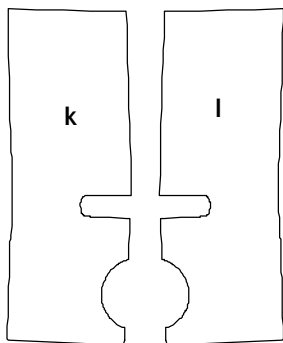

Ford

MUSTANG

Ford Mustang Rally Stripe Kit 2 - GT Convertible Parts List ATD-FRDMSTNGGRPH5c

Set 2" (50.80mm) spacing
at time of installation

ATD-FRDMSTNGGRPH5c-a	Front Valance Left	\$9.95
ATD-FRDMSTNGGRPH5c-b	Front Valance Right	\$9.95
ATD-FRDMSTNGGRPH5c-c	Front Bumper Left	\$16.95
ATD-FRDMSTNGGRPH5c-d	Front Bumper Right	\$16.95
ATD-FRDMSTNGGRPH5c-e	Hood Left	\$49.95
ATD-FRDMSTNGGRPH5c-f	Hood Right	\$49.95
ATD-FRDMSTNGGRPH5c-g	Roof Front Edge Left	\$12.95
ATD-FRDMSTNGGRPH5c-h	Roof Front Edge Right	\$12.95
ATD-FRDMSTNGGRPH5c-i	Rear Deck Left	\$12.95
ATD-FRDMSTNGGRPH5c-j	Rear Deck Right	\$12.95
ATD-FRDMSTNGGRPH5c-k	Rear Lid Left	\$29.95
ATD-FRDMSTNGGRPH5c-l	Rear Lid Right	\$29.95
ATD-FRDMSTNGGRPH5c-m	Rear Bumper Left	\$21.95
ATD-FRDMSTNGGRPH5c-n	Rear Bumper Right	\$21.95

Note: Spacing of Rally Stripes
as shown shall be performed
at time of installation. Kit does
not come pre-spaced.

autotrimdesign.com

Copyright 2006, Auto Trim DESIGN.