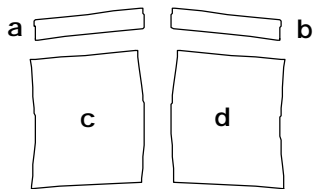

Ford

MUSTANG

Ford Mustang Rally Stripe Kit 2 - GT Convertible Parts List ATD-FRDMSTNGGRPH5c

Set 2" (50.80mm) spacing
at time of installation

ATD-FRDMSTNGGRPH5c-a	Front Valance Left	\$9.95
ATD-FRDMSTNGGRPH5c-b	Front Valance Right	\$9.95
ATD-FRDMSTNGGRPH5c-c	Front Bumper Left	\$16.95
ATD-FRDMSTNGGRPH5c-d	Front Bumper Right	\$16.95
ATD-FRDMSTNGGRPH5c-e	Hood Left	\$49.95
ATD-FRDMSTNGGRPH5c-f	Hood Right	\$49.95
ATD-FRDMSTNGGRPH5c-g	Roof Front Edge Left	\$12.95
ATD-FRDMSTNGGRPH5c-h	Roof Front Edge Right	\$12.95
ATD-FRDMSTNGGRPH5c-i	Rear Deck Left	\$12.95
ATD-FRDMSTNGGRPH5c-j	Rear Deck Right	\$12.95
ATD-FRDMSTNGGRPH5c-k	Rear Lid Left	\$29.95
ATD-FRDMSTNGGRPH5c-l	Rear Lid Right	\$29.95
ATD-FRDMSTNGGRPH5c-m	Rear Bumper Left	\$21.95
ATD-FRDMSTNGGRPH5c-n	Rear Bumper Right	\$21.95

Note: Spacing of Rally Stripes
as shown shall be performed
at time of installation. Kit does
not come pre-spaced.

autotrimdesign.com

Copyright 2006, Auto Trim DESIGN.