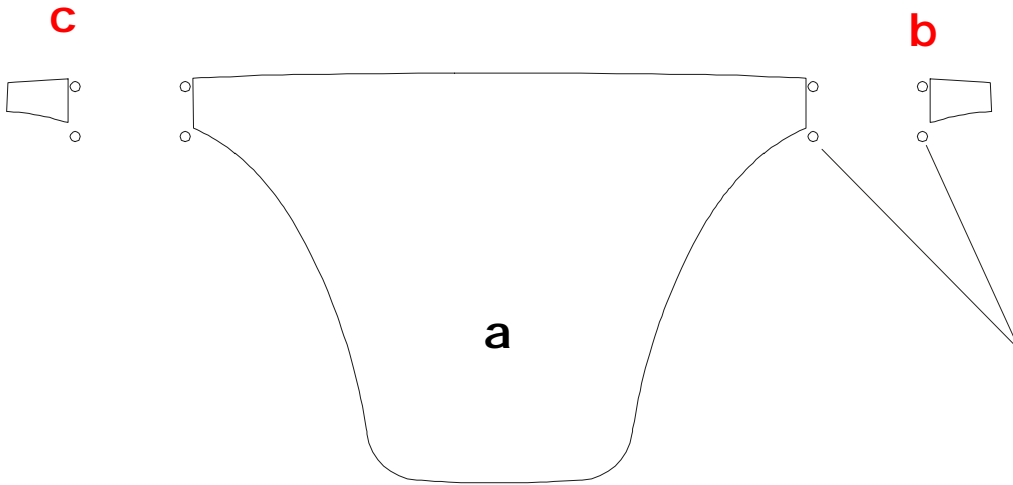

CHEVROLET™

CORVETTE

Chevrolet C6 Corvette Two Color Rally Stripe Kit 1 - Convertible Waterfall Trim Kit

Parts List
ATD-CHVCRVTGRPH56

Note: Circles at side of graphics serve as registration dots for ease of installation. Center graphic should be placed and set first. Highlight pieces can then be set according to the registration dots.

Note: Spacing of Rally Stripes as shown shall be performed at time of installation. Kit does not come pre-spaced.

Part Number	Item	Cost
ATD-CHVCRVTGRPH56a	Waterfall Center	\$49.95
ATD-CHVCRVTGRPH56b	Highlight Left	\$8.95
ATD-CHVCRVTGRPH56c	Highlight Right	\$8.95