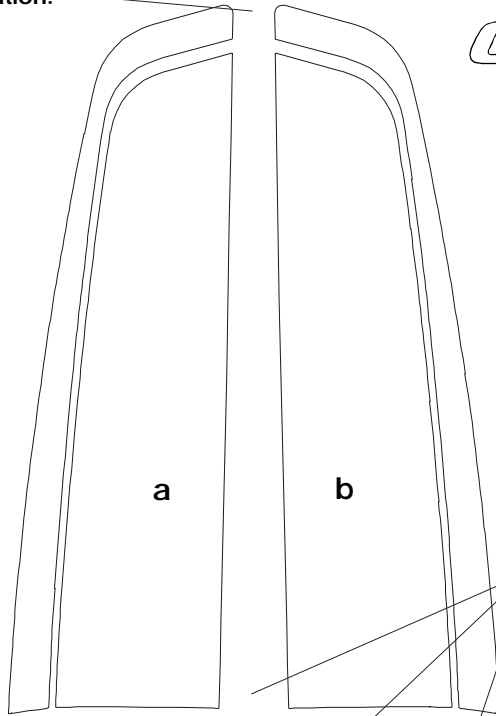

Set 2" (5.08cm)
spacing at time of
installation.

CHEVROLET™

CORVETTE

Chevrolet Corvette C6 Rally Stripe Kit 4 Coupe/Z06 - Monotone - Parts List ATD-CHVCRVTGRPH51

Set 3" (7.62cm)
spacing at time of
installation.

Note: Spacing of Rally Stripes
as shown shall be performed
at time of installation. Kit does
not come pre-spaced.

Part Number	Item	Cost
ATD-CHVCRVTGRPH51a	Hood Left	\$45.95
ATD-CHVCRVTGRPH51b	Hood Right	\$45.95
ATD-CHVCRVTGRPH51c	Roof Front Left	\$28.95
ATD-CHVCRVTGRPH51d	Roof Front Right	\$28.95
ATD-CHVCRVTGRPH51e	Roof Rear Left	\$11.95
ATD-CHVCRVTGRPH51f	Roof Rear Right	\$11.95
ATD-CHVCRVTGRPH51g	Rear Deck Left	\$11.95
ATD-CHVCRVTGRPH51h	Rear Deck Right	\$11.95
ATD-CHVCRVTGRPH51i	Rear Bumper Left	\$9.95
ATD-CHVCRVTGRPH51j	Rear Bumper Right	\$9.95

Set 2" (5.08cm)
spacing at time of
installation.

Set 1.75" (4.45cm)
spacing at time of
installation.

autotrimdesign.com

Copyright 2007, Auto Trim DESIGN.