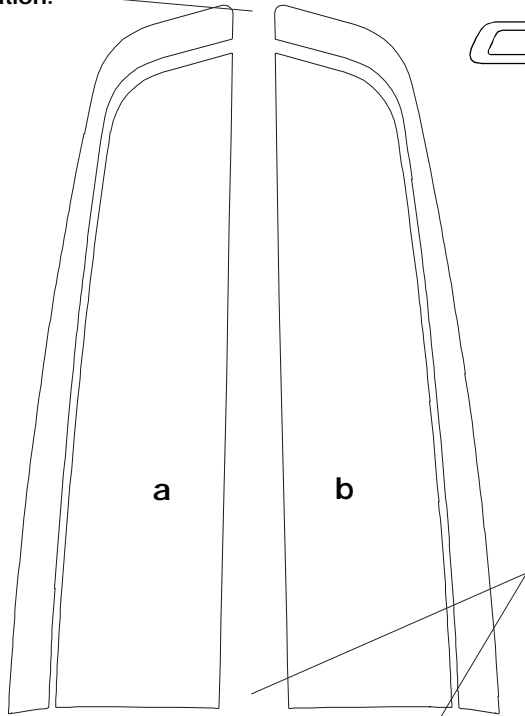

Set 2" (5.08cm)
spacing at time of
installation.

CHEVROLET™

CORVETTE

Chevrolet Corvette C6 Rally Stripe Kit 4 Convertible - Monotone - Parts List ATD-CHVCRVTGRPH52

Set 3" (7.62cm)
spacing at time of
installation.

Note: Spacing of Rally Stripes
as shown shall be performed
at time of installation. Kit does
not come pre-spaced.

Set 1.75" (4.45cm)
spacing at time of
installation.

Part Number	Item	Cost
ATD-CHVCRVTGRPH52a	Hood Left	\$45.95
ATD-CHVCRVTGRPH52b	Hood Right	\$45.95
ATD-CHVCRVTGRPH52c	Roof Cover Left	\$14.95
ATD-CHVCRVTGRPH52d	Roof Cover Right	\$14.95
ATD-CHVCRVTGRPH52e	Rear Deck Left	\$28.95
ATD-CHVCRVTGRPH52f	Rear Deck Right	\$28.95
ATD-CHVCRVTGRPH52g	Rear Bumper Left	\$9.95
ATD-CHVCRVTGRPH52h	Rear Bumper Right	\$9.95