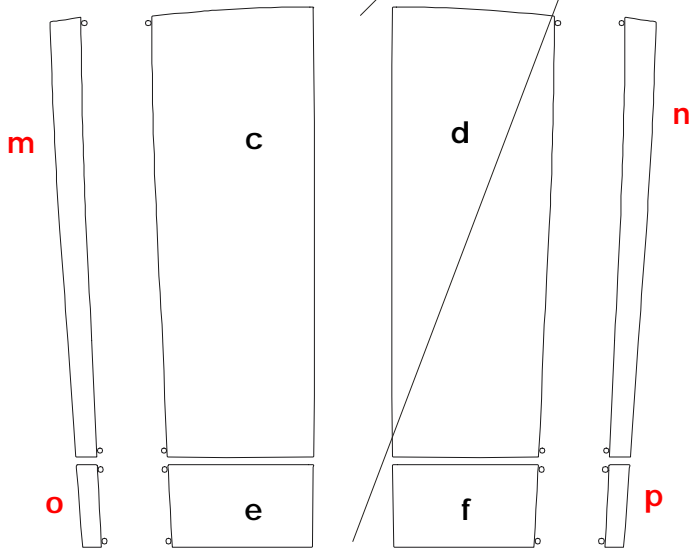

Set 2" (5.08cm) spacing at time of installation.

CHEVROLET™

CORVETTE

Chevrolet Corvette C6 Rally Stripe Kit 4 Coupe/Z06 - Two Color - Parts List ATD-CHVCRVTGRPH53

Note: Circles at side of graphics serve as registration dots for ease of installation. Center graphics should be placed and set first. Highlight pieces can then be set according to the registration dots.

Set 3" (7.62cm) spacing at time of installation.

Note: Spacing of Rally Stripes as shown shall be performed at time of installation. Kit does not come pre-spaced.

Set 2" (5.08cm) spacing at time of installation.

Set 1.75" (4.45cm) spacing at time of installation.

Part Number	Item	Cost
ATD-CHVCRVTGRPH53a	Hood Left	\$45.95
ATD-CHVCRVTGRPH53b	Hood Right	\$45.95
ATD-CHVCRVTGRPH53c	Roof Front Left	\$28.95
ATD-CHVCRVTGRPH53d	Roof Front Right	\$28.95
ATD-CHVCRVTGRPH53e	Roof Rear Left	\$11.95
ATD-CHVCRVTGRPH53f	Roof Rear Right	\$11.95
ATD-CHVCRVTGRPH53g	Rear Deck Left	\$11.95
ATD-CHVCRVTGRPH53h	Rear Deck Right	\$11.95
ATD-CHVCRVTGRPH53i	Rear Bumper Left	\$9.95
ATD-CHVCRVTGRPH53j	Rear Bumper Right	\$9.95
ATD-CHVCRVTGRPH53k	Hood Highlight Left	\$35.95
ATD-CHVCRVTGRPH53l	Hood Highlight Right	\$35.95
ATD-CHVCRVTGRPH53m	Roof Highlight Left	\$18.95
ATD-CHVCRVTGRPH53n	Roof Highlight Right	\$18.95
ATD-CHVCRVTGRPH53o	Roof Highlight Left	\$5.95
ATD-CHVCRVTGRPH53p	Roof Highlight Right	\$5.95
ATD-CHVCRVTGRPH53q	Rear Deck Highlight Left	\$5.95
ATD-CHVCRVTGRPH53r	Rear Deck Highlight Right	\$5.95
ATD-CHVCRVTGRPH53s	Rear Bumper Highlight Left	\$5.95
ATD-CHVCRVTGRPH53t	Rear Bumper Highlight Right	\$5.95