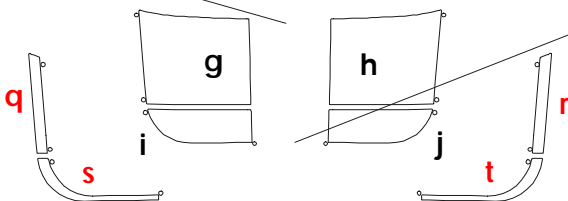

Set 2" (5.08cm) spacing at time of installation.

CHEVROLET™

CORVETTE

Chevrolet Corvette C6 Rally Stripe Kit 4 Coupe/Z06 - Two Color - Parts List ATD-CHVCRVTGRPH53

Note: Circles at side of graphics serve as registration dots for ease of installation. Center graphics should be placed and set first. Highlight pieces can then be set according to the registration dots.

Set 3" (7.62cm) spacing at time of installation.

Note: Spacing of Rally Stripes as shown shall be performed at time of installation. Kit does not come pre-spaced.

Set 2" (5.08cm) spacing at time of installation.

Set 1.75" (4.45cm) spacing at time of installation.

Part Number	Item	Cost
ATD-CHVCRVTGRPH53a	Hood Left	\$45.95
ATD-CHVCRVTGRPH53b	Hood Right	\$45.95
ATD-CHVCRVTGRPH53c	Roof Front Left	\$28.95
ATD-CHVCRVTGRPH53d	Roof Front Right	\$28.95
ATD-CHVCRVTGRPH53e	Roof Rear Left	\$11.95
ATD-CHVCRVTGRPH53f	Roof Rear Right	\$11.95
ATD-CHVCRVTGRPH53g	Rear Deck Left	\$11.95
ATD-CHVCRVTGRPH53h	Rear Deck Right	\$11.95
ATD-CHVCRVTGRPH53i	Rear Bumper Left	\$9.95
ATD-CHVCRVTGRPH53j	Rear Bumper Right	\$9.95
ATD-CHVCRVTGRPH53k	Hood Highlight Left	\$35.95
ATD-CHVCRVTGRPH53l	Hood Highlight Right	\$35.95
ATD-CHVCRVTGRPH53m	Roof Highlight Left	\$18.95
ATD-CHVCRVTGRPH53n	Roof Highlight Right	\$18.95
ATD-CHVCRVTGRPH53o	Roof Highlight Left	\$5.95
ATD-CHVCRVTGRPH53p	Roof Highlight Right	\$5.95
ATD-CHVCRVTGRPH53q	Rear Deck Highlight Left	\$5.95
ATD-CHVCRVTGRPH53r	Rear Deck Highlight Right	\$5.95
ATD-CHVCRVTGRPH53s	Rear Bumper Highlight Left	\$5.95
ATD-CHVCRVTGRPH53t	Rear Bumper Highlight Right	\$5.95