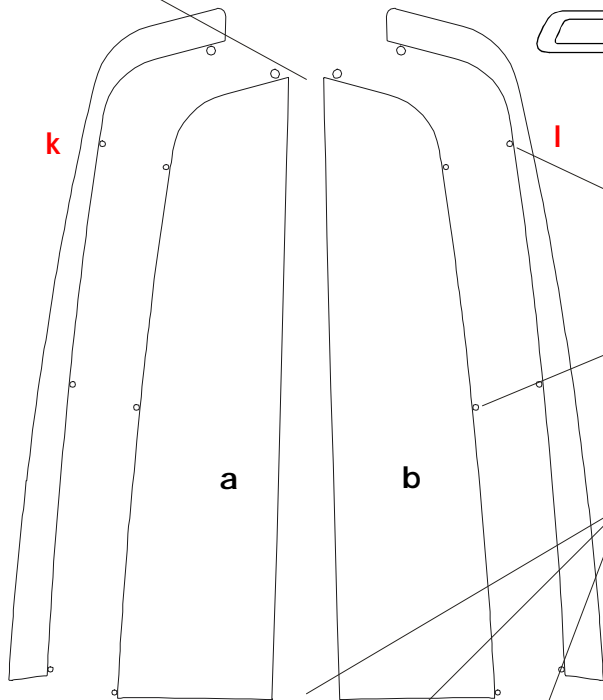

Set 2" (5.08cm) spacing at time of installation.

CHEVROLET™

CORVETTE

Chevrolet Corvette C6 Rally Stripe Kit 4 Coupe/Z06 - Two Color - Parts List ATD-CHVCRVTGRPH53

Note: Circles at side of graphics serve as registration dots for ease of installation. Center graphics should be placed and set first. Highlight pieces can then be set according to the registration dots.

Set 3" (7.62cm) spacing at time of installation.

Note: Spacing of Rally Stripes as shown shall be performed at time of installation. Kit does not come pre-spaced.

Set 2" (5.08cm) spacing at time of installation.

Set 1.75" (4.45cm) spacing at time of installation.

Part Number	Item	Cost
ATD-CHVCRVTGRPH53a	Hood Left	\$45.95
ATD-CHVCRVTGRPH53b	Hood Right	\$45.95
ATD-CHVCRVTGRPH53c	Roof Front Left	\$28.95
ATD-CHVCRVTGRPH53d	Roof Front Right	\$28.95
ATD-CHVCRVTGRPH53e	Roof Rear Left	\$11.95
ATD-CHVCRVTGRPH53f	Roof Rear Right	\$11.95
ATD-CHVCRVTGRPH53g	Rear Deck Left	\$11.95
ATD-CHVCRVTGRPH53h	Rear Deck Right	\$11.95
ATD-CHVCRVTGRPH53i	Rear Bumper Left	\$9.95
ATD-CHVCRVTGRPH53j	Rear Bumper Right	\$9.95
ATD-CHVCRVTGRPH53k	Hood Highlight Left	\$35.95
ATD-CHVCRVTGRPH53l	Hood Highlight Right	\$35.95
ATD-CHVCRVTGRPH53m	Roof Highlight Left	\$18.95
ATD-CHVCRVTGRPH53n	Roof Highlight Right	\$18.95
ATD-CHVCRVTGRPH53o	Roof Highlight Left	\$5.95
ATD-CHVCRVTGRPH53p	Roof Highlight Right	\$5.95
ATD-CHVCRVTGRPH53q	Rear Deck Highlight Left	\$5.95
ATD-CHVCRVTGRPH53r	Rear Deck Highlight Right	\$5.95
ATD-CHVCRVTGRPH53s	Rear Bumper Highlight Left	\$5.95
ATD-CHVCRVTGRPH53t	Rear Bumper Highlight Right	\$5.95