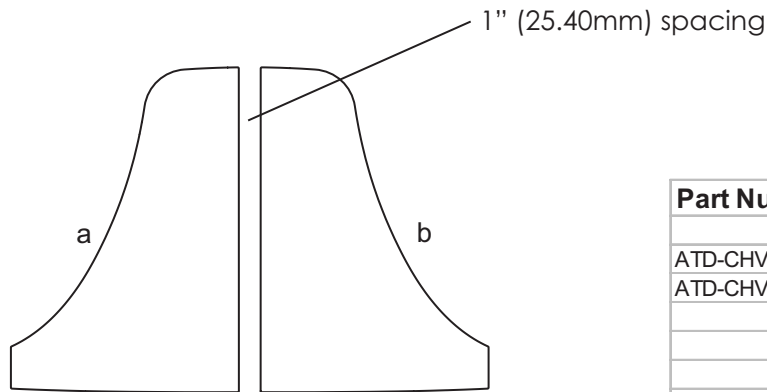

CHEVROLET®

CORVETTE

Chevrolet C6 Corvette Competition Sport Style Rally Graphic Kit 1 - Convertible Waterfall Trim Kit - Parts List ATD-CHVCRVTGRPH68

Part Number	Item	Cost
ATD-CHVCRVTGRPH68a	Trim Left	\$23.95
ATD-CHVCRVTGRPH68b	Trim Right	\$23.95

Note: Spacing of Rally Stripes as shown shall be performed at time of installation. Kit does not come pre-spaced.

autotrimdesign.com

All service marks and/or trademarks used herein are the property of the respective trademark holders; they are not used here for advertising or commercial purposes. Their use is done on a Fair Use assumption and without intent to compete with or take advantage of the trademark holder. Auto Trim DESIGN® is in no way affiliated with, sponsored by or authorized by the associated trademark holder, unless otherwise specified. Any reference related to marks is made solely for identification purposes and is not intended to create any confusion or deception in the marketplace.