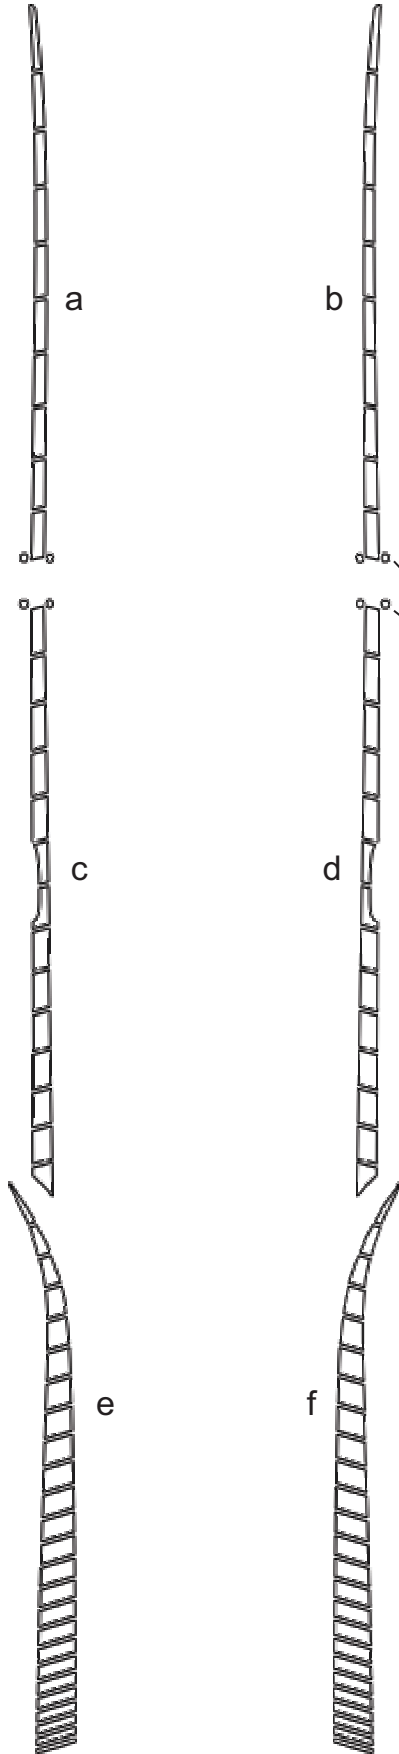

DODGE

CHARGER

Dodge Charger "Cuda" Style Body Side Strobe Graphic Kit 1 Parts List ATD-DDGECHRGRGRPH11

Installation Note: Graphic is designed to simply install at the top body line as shown and requires slight trimming at each door jamb and fuel door once installed. Registration dots are provided as shown for easy placement.

Part Number	Item	Cost
ATD-DDGECHRGRGRPH11a	Front Left	\$22.95
ATD-DDGECHRGRGRPH11b	Front Right	\$22.95
ATD-DDGECHRGRGRPH11c	Mid Left	\$24.95
ATD-DDGECHRGRGRPH11d	Mid Right	\$24.95
ATD-DDGECHRGRGRPH11e	Rear Left	\$46.95
ATD-DDGECHRGRGRPH11f	Rear Right	\$46.95