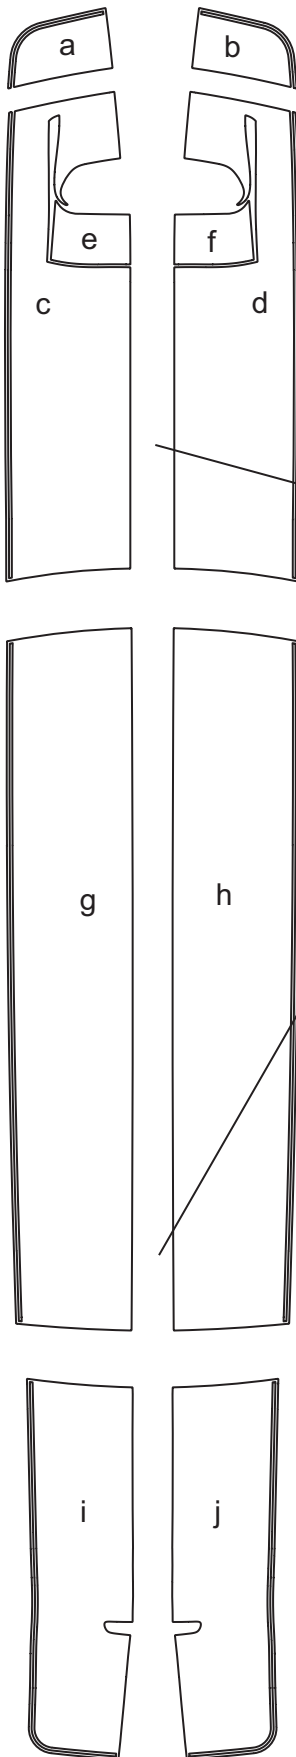

# DODGE

# CHARGER

## Dodge Charger Rally Stripe Kit 1 SRT-8 - Parts List ATD-DDGECHRGRGRPH6

Set 3.5" (88.90mm) spacing  
at time of installation

Part Number	Item	Cost
ATD-DDGECHRGRGRPH6a	Grille Left	\$12.95
ATD-DDGECHRGRGRPH6b	Grille Right	\$12.95
ATD-DDGECHRGRGRPH6c	Hood Left	\$49.95
ATD-DDGECHRGRGRPH6d	Hood Right	\$49.95
ATD-DDGECHRGRGRPH6e	Hood Scoop Aft Left	\$12.95
ATD-DDGECHRGRGRPH6f	Hood Scoop Aft Right	\$12.95
ATD-DDGECHRGRGRPH6g	Roof Left	\$69.95
ATD-DDGECHRGRGRPH6h	Roof Right	\$69.95
ATD-DDGECHRGRGRPH6i	Rear Lid Left	\$37.95
ATD-DDGECHRGRGRPH6j	Rear Lid Right	\$37.95