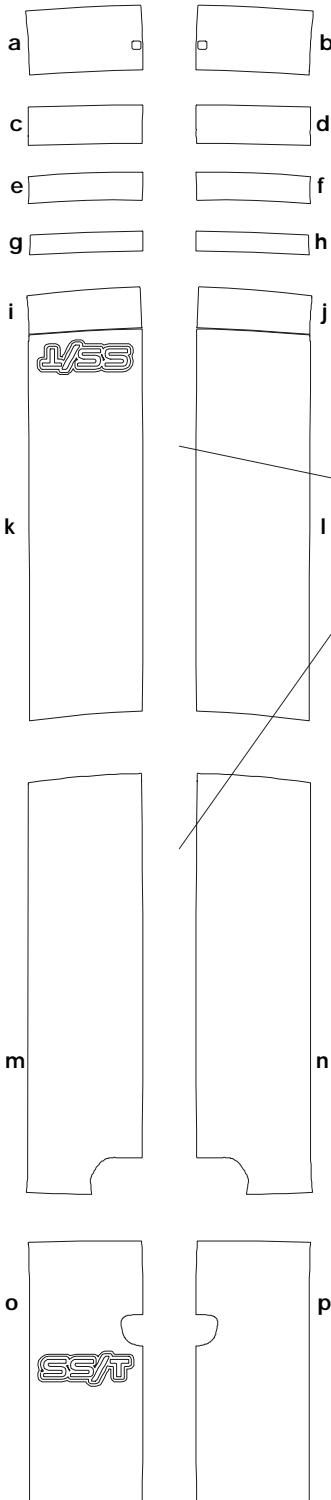

DODGE

RAM

Dodge Ram Truck Rally Stripe Graphics Kit 3 Regular Cab - SS/T Badging - Parts List ATD-DDGERAMGRPH26

Set 6" (15.24cm) spacing
at time of installation

Note: Spacing of Rally Stripes
as shown shall be performed
at time of installation. Kit does
not come pre-spaced.

Part Number	Item	Cost
ATD-DDGERAMGRPH26a	Front Bumper Lower Left	\$7.95
ATD-DDGERAMGRPH26b	Front Bumper Lower Right	\$7.95
ATD-DDGERAMGRPH26c	Front Bumper Upper Left	\$5.95
ATD-DDGERAMGRPH26d	Front Bumper Upper Right	\$5.95
ATD-DDGERAMGRPH26e	Grille Lower Left	\$5.95
ATD-DDGERAMGRPH26f	Grille Lower Right	\$5.95
ATD-DDGERAMGRPH26g	Grille Mid Left	\$5.95
ATD-DDGERAMGRPH26h	Grille Mid Right	\$5.95
ATD-DDGERAMGRPH26i	Grille Upper Left	\$7.95
ATD-DDGERAMGRPH26j	Grille Upper Right	\$7.95
ATD-DDGERAMGRPH26k	Hood Left	\$46.95
ATD-DDGERAMGRPH26l	Hood Right	\$35.95
ATD-DDGERAMGRPH26m	Roof Left	\$38.95
ATD-DDGERAMGRPH26n	Roof Right	\$38.95
ATD-DDGERAMGRPH26o	Tailgate Left	\$34.95
ATD-DDGERAMGRPH26p	Tailgate Right	\$23.95