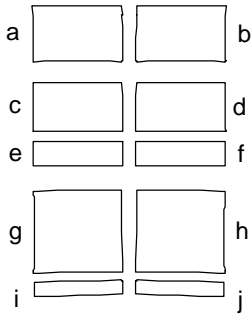

F-150

**Ford F150 Rally Stripe Graphic Kit 5
Regular Cab - Flareside Box
Parts List
ATD-FRDF150GRPH24**

Set 1.5" (38.10mm) spacing
at time of installation

Part Number	Item	Cost
ATD-FRDF150GRPH24a	Bumper Lower Left ('04-'05)	\$5.95
ATD-FRDF150GRPH24b	Bumper Lower Right ('04-'05)	\$5.95
ATD-FRDF150GRPH24c	Bumper Lower Left ('06-'08)	\$5.95
ATD-FRDF150GRPH24d	Bumper Lower Right ('06-'08)	\$5.95
ATD-FRDF150GRPH24e	Bumper Upper Left ('06-'08)	\$5.95
ATD-FRDF150GRPH24f	Bumper Upper Right ('06-'08)	\$5.95
ATD-FRDF150GRPH24g	Bumper Top & Front Left	\$7.95
ATD-FRDF150GRPH24h	Bumper Top & Front Right	\$7.95
ATD-FRDF150GRPH24i	Grille Lower Left	\$4.95
ATD-FRDF150GRPH24j	Grille Lower Right	\$4.95
ATD-FRDF150GRPH24k	Grille Upper Left	\$4.95
ATD-FRDF150GRPH24l	Grille Upper Right	\$4.95
ATD-FRDF150GRPH24m	Hood Left	\$27.95
ATD-FRDF150GRPH24n	Hood Right	\$27.95
ATD-FRDF150GRPH24o	Roof Left	\$31.95
ATD-FRDF150GRPH24p	Roof Right	\$31.95
ATD-FRDF150GRPH24q	Tailgate Left	\$21.95
ATD-FRDF150GRPH24r	Tailgate Right	\$21.95

Note: Spacing of Rally Stripes
as shown shall be performed
at time of installation. Kit does
not come pre-spaced.

autotrimdesign.com