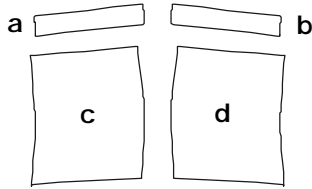

Ford

MUSTANG

Ford Mustang "Shelby GT500" Style
Rally Graphics Kit 1-GT Convertible
Parts List
ATD-FRDMSTNGGRPH50

Set 1" (25.40mm) spacing
at time of installation

Part Number	Item	Cost
ATD-FRDMSTNGGRPH50a	Front Valance Left	\$9.95
ATD-FRDMSTNGGRPH50b	Front Valance Right	\$9.95
ATD-FRDMSTNGGRPH50c	Front Bumper Left	\$16.95
ATD-FRDMSTNGGRPH50d	Front Bumper Right	\$16.95
ATD-FRDMSTNGGRPH50e	Hood Left	\$49.95
ATD-FRDMSTNGGRPH50f	Hood Right	\$49.95
ATD-FRDMSTNGGRPH50g	Roof Front Edge Left	\$12.95
ATD-FRDMSTNGGRPH50h	Roof Front Edge Right	\$12.95
ATD-FRDMSTNGGRPH50i	Rear Deck Left	\$12.95
ATD-FRDMSTNGGRPH50j	Rear Deck Right	\$12.95
ATD-FRDMSTNGGRPH50k	Rear Lid Left	\$29.95
ATD-FRDMSTNGGRPH50l	Rear Lid Right	\$29.95
ATD-FRDMSTNGGRPH50m	Rear Bumper Left	\$21.95
ATD-FRDMSTNGGRPH50n	Rear Bumper Right	\$21.95

Note: Spacing of Rally Stripes
as shown shall be performed
at time of installation. Kit does
not come pre-spaced.

autotrimdesign.com

Copyright 2007, Auto Trim DESIGN.