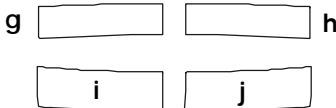

Ford

MUSTANG

Ford Mustang "Shelby GT500" Style
Rally Graphics Kit 1-GT Convertible
Parts List
ATD-FRDMSTNGGRPH50

Set 1" (25.40mm) spacing
at time of installation

Part Number	Item	Cost
ATD-FRDMSTNGGRPH50a	Front Valance Left	\$9.95
ATD-FRDMSTNGGRPH50b	Front Valance Right	\$9.95
ATD-FRDMSTNGGRPH50c	Front Bumper Left	\$16.95
ATD-FRDMSTNGGRPH50d	Front Bumper Right	\$16.95
ATD-FRDMSTNGGRPH50e	Hood Left	\$49.95
ATD-FRDMSTNGGRPH50f	Hood Right	\$49.95
ATD-FRDMSTNGGRPH50g	Roof Front Edge Left	\$12.95
ATD-FRDMSTNGGRPH50h	Roof Front Edge Right	\$12.95
ATD-FRDMSTNGGRPH50i	Rear Deck Left	\$12.95
ATD-FRDMSTNGGRPH50j	Rear Deck Right	\$12.95
ATD-FRDMSTNGGRPH50k	Rear Lid Left	\$29.95
ATD-FRDMSTNGGRPH50l	Rear Lid Right	\$29.95
ATD-FRDMSTNGGRPH50m	Rear Bumper Left	\$21.95
ATD-FRDMSTNGGRPH50n	Rear Bumper Right	\$21.95

Note: Spacing of Rally Stripes
as shown shall be performed
at time of installation. Kit does
not come pre-spaced.

autotrimdesign.com

Copyright 2007, Auto Trim DESIGN.