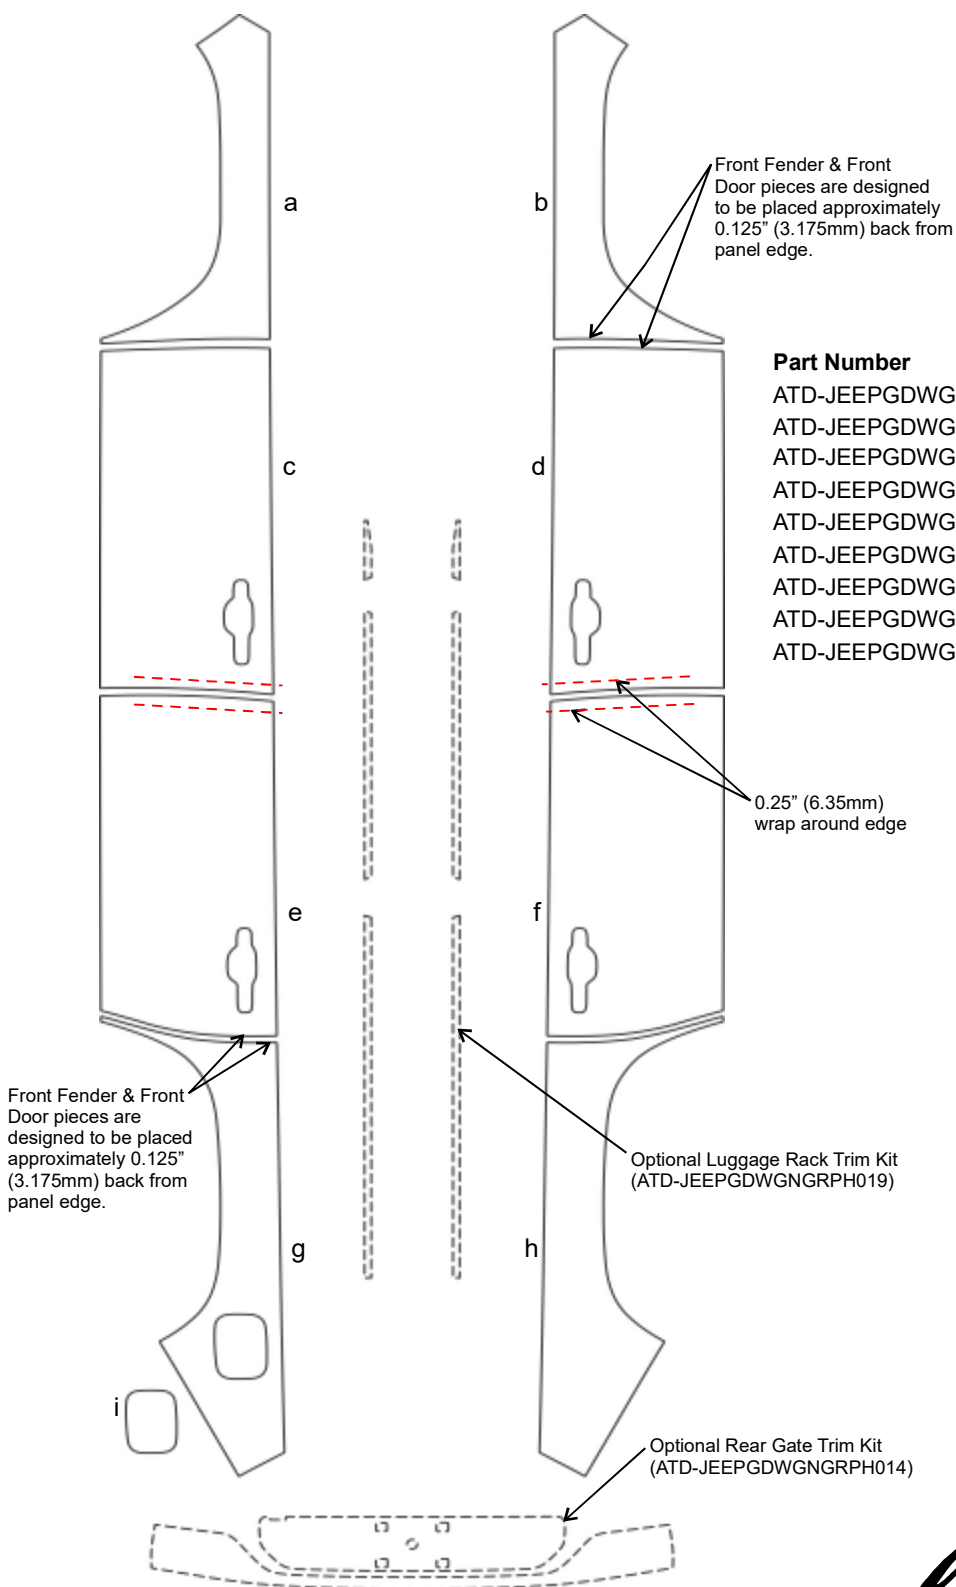

WAGONEER

Wagoneer
Wood Panel Graphics Kit 1
Estate Edition
Parts List

ATD-JEEPGDWGNRPH018

| Part Number | Item | Cost |
|----------------------|--------------------|----------|
| ATD-JEEPGDWGNRPH018a | Front Fender Left | \$177.95 |
| ATD-JEEPGDWGNRPH018b | Front Fender Right | \$177.95 |
| ATD-JEEPGDWGNRPH018c | Front Door Left | \$199.95 |
| ATD-JEEPGDWGNRPH018d | Front Door Right | \$199.95 |
| ATD-JEEPGDWGNRPH018e | Rear Door Left | \$194.95 |
| ATD-JEEPGDWGNRPH018f | Rear Door Right | \$194.95 |
| ATD-JEEPGDWGNRPH018g | Rear Quarter Left | \$189.95 |
| ATD-JEEPGDWGNRPH018h | Rear Quarter Right | \$189.95 |
| ATD-JEEPGDWGNRPH018i | Fuel Door | \$17.95 |

Installation Note:

Graphic kit is designed to be placed along the WAGONEER's distinct upper body line and to fit around Door Handles and Fuel Door. Edge wrapping between the Front and Rear Doors as well as into the Fuel Door well is suggested.