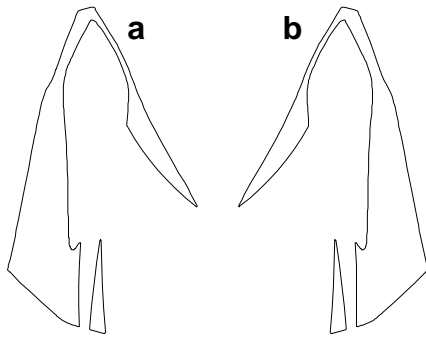

# Kawasaki ZX-6R

Street Angel Graphic Kit 1  
for Kawasaki Ninja ZX-6R - Parts List  
ATD-KAWZX6RGRPH21

Installation Tip: Dryfitting each piece prior to installation is recommended to become familiar with placement.

Part Number	Item	Cost
ATD-KAWZX6RGRPH21a	Upper Fairing Left	\$25.95
ATD-KAWZX6RGRPH21b	Upper Fairing Right	\$25.95
ATD-KAWZX6RGRPH21c	Fairing Side Left	\$51.95
ATD-KAWZX6RGRPH21d	Fairing Side Right	\$51.95
ATD-KAWZX6RGRPH21e	Belly Left	\$11.95
ATD-KAWZX6RGRPH21f	Belly Right	\$8.95
ATD-KAWZX6RGRPH21g	Tank Side Left	\$14.95
ATD-KAWZX6RGRPH21h	Tank Side Right	\$14.95
ATD-KAWZX6RGRPH21i	Pillion Left	\$28.95
ATD-KAWZX6RGRPH21j	Pillion Right	\$28.95