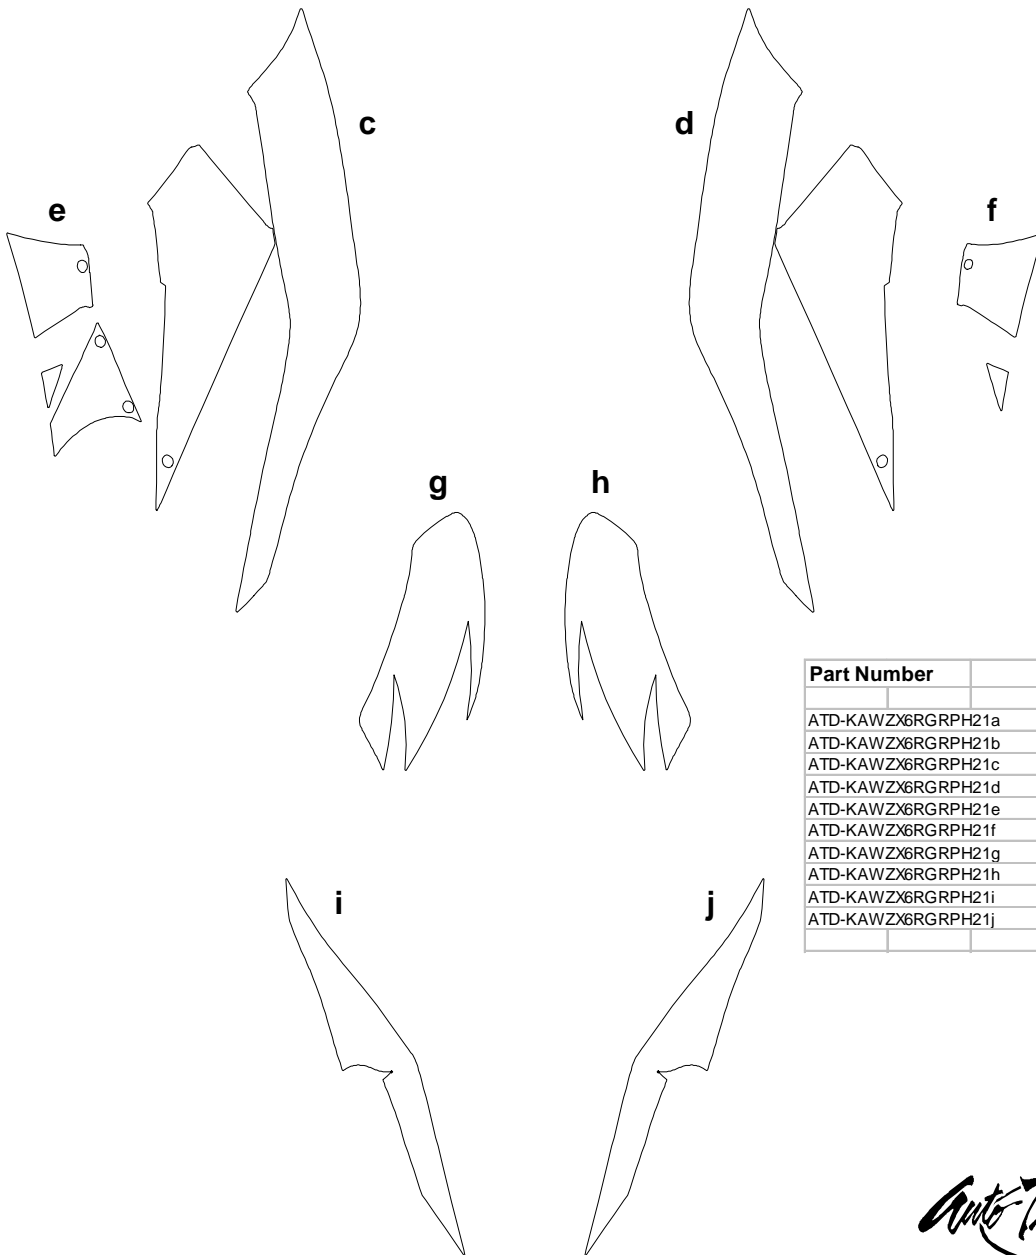

# Kawasaki ZX-6R

Street Angel Graphic Kit 1  
for Kawasaki Ninja ZX-6R - Parts List  
ATD-KAWZX6RGRPH21

Installation Tip: Dryfitting each piece prior to installation is recommended to become familiar with placement.

Part Number	Item	Cost
ATD-KAWZX6RGRPH21a	Upper Fairing Left	\$25.95
ATD-KAWZX6RGRPH21b	Upper Fairing Right	\$25.95
ATD-KAWZX6RGRPH21c	Fairing Side Left	\$51.95
ATD-KAWZX6RGRPH21d	Fairing Side Right	\$51.95
ATD-KAWZX6RGRPH21e	Belly Left	\$11.95
ATD-KAWZX6RGRPH21f	Belly Right	\$8.95
ATD-KAWZX6RGRPH21g	Tank Side Left	\$14.95
ATD-KAWZX6RGRPH21h	Tank Side Right	\$14.95
ATD-KAWZX6RGRPH21i	Pillion Left	\$28.95
ATD-KAWZX6RGRPH21j	Pillion Right	\$28.95

Copyright 2011, Auto Trim DESIGN®.  
09022010