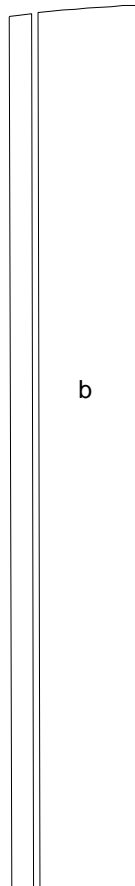

VOLKSWAGEN GTI

Euro Style Rally Stripe Kit 1 for
Volkswagen GTI
Parts List
ATD-VWGTIGRPH8

Stripe package
is set to install
5.5" (139.70mm)
from center of
vehicle.

Part Number	Item	Cost
ATD-VWGTIGRPH8a	Hood	\$30.95
ATD-VWGTIGRPH8b	Roof	\$59.95
ATD-VWGTIGRPH8c	Rear Gate Top	\$7.95
ATD-VWGTIGRPH8d	Rear Gate Spoiler	\$7.95
ATD-VWGTIGRPH8e	Rear Gate	\$14.95

autotrimdesign.com