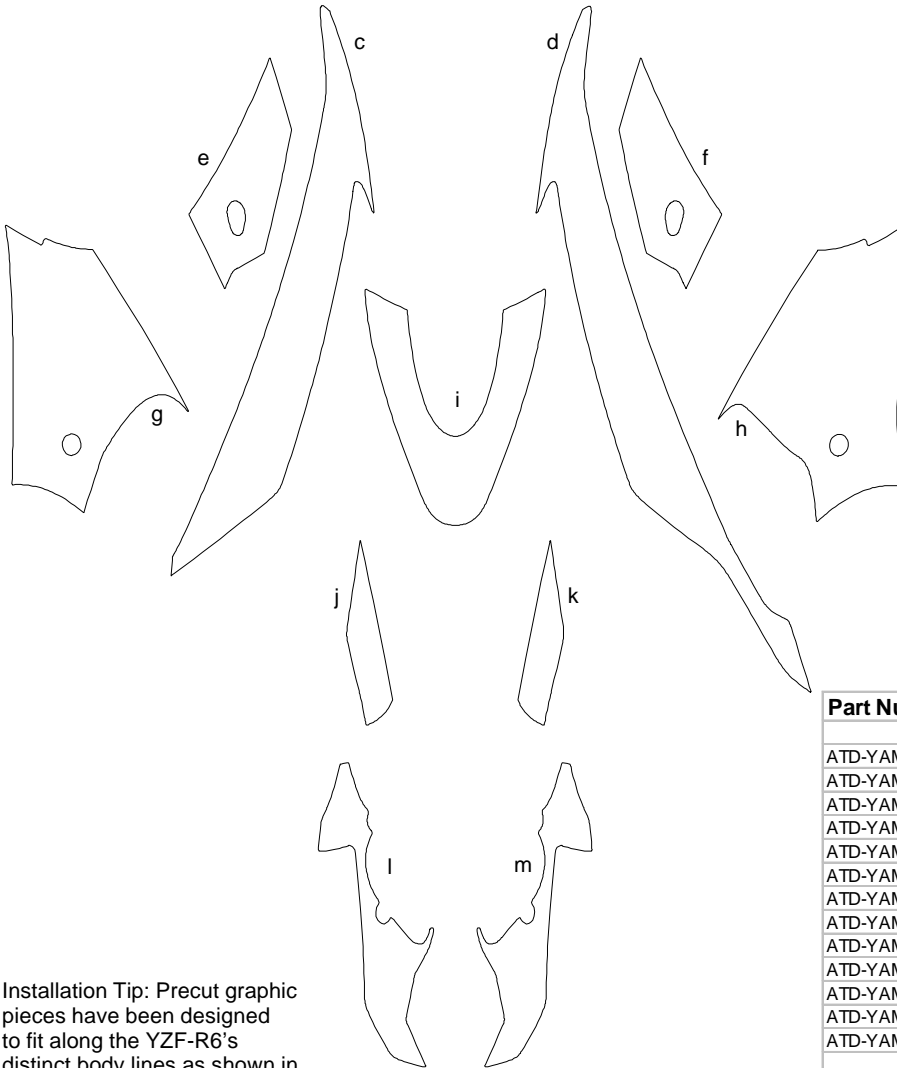

YAMAHA

Tommy Gun Graphic Kit 1 for Yamaha YZF-R6 - Parts List ATD-YAMYZFR6GRPH18

Installation Tip: Precut graphic pieces have been designed to fit along the YZF-R6's distinct body lines as shown in the product image. We suggest dryfitting each piece prior to installation so as to become familiar with placement.

Part Number	Item	Cost
ATD-YAMYZFR6GRPH18a	Upper Fairing Left	\$15.95
ATD-YAMYZFR6GRPH18b	Upper Fairing Right	\$15.95
ATD-YAMYZFR6GRPH18c	Side Wing Left	\$54.95
ATD-YAMYZFR6GRPH18d	Side Wing Right	\$61.95
ATD-YAMYZFR6GRPH18e	Fairing Side Left	\$19.95
ATD-YAMYZFR6GRPH18f	Fairing Right	\$19.95
ATD-YAMYZFR6GRPH18g	Belly Side Left	\$39.95
ATD-YAMYZFR6GRPH18h	Belly Side Right	\$39.95
ATD-YAMYZFR6GRPH18i	Tank Top	\$31.95
ATD-YAMYZFR6GRPH18j	Tank Side Left	\$7.95
ATD-YAMYZFR6GRPH18k	Tank Side Right	\$7.95
ATD-YAMYZFR6GRPH18l	Pillion Side Left	\$27.95
ATD-YAMYZFR6GRPH18m	Pillion Side Right	\$27.95