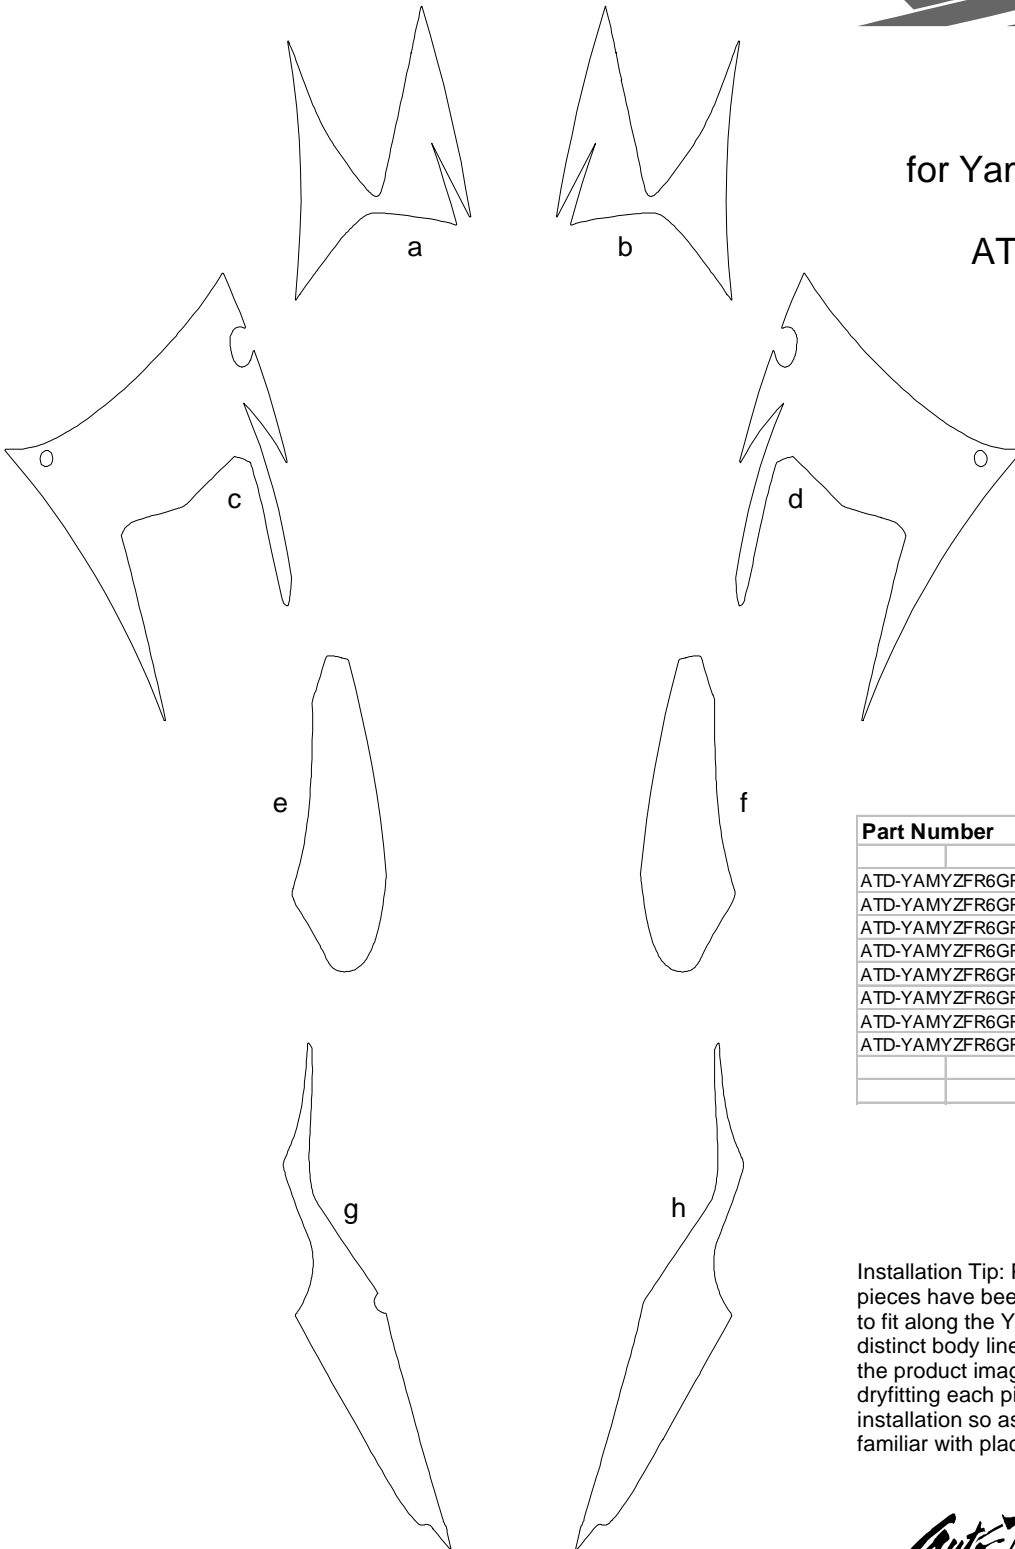

YAMAHA

Cyclone Graphic Kit 1 for Yamaha YZF-R6/YZF-R6S - Parts List ATD-YAMYZFR6GRPH19

Part Number	Item	Cost
ATD-YAMYZFR6GRPH19a	Upper Fairing Left	\$27.95
ATD-YAMYZFR6GRPH19b	Upper Fairing Right	\$27.95
ATD-YAMYZFR6GRPH19c	Fairing Side Left	\$62.95
ATD-YAMYZFR6GRPH19d	Fairing Right	\$62.95
ATD-YAMYZFR6GRPH19e	Tank Side Left	\$16.95
ATD-YAMYZFR6GRPH19f	Tank Side Right	\$16.95
ATD-YAMYZFR6GRPH19g	Pillion Side Left	\$39.95
ATD-YAMYZFR6GRPH19h	Pillion Side Right	\$39.95

Installation Tip: Precut graphic pieces have been designed to fit along the YZF-R6's distinct body lines as shown in the product image. We suggest dryfitting each piece prior to installation so as to become familiar with placement.