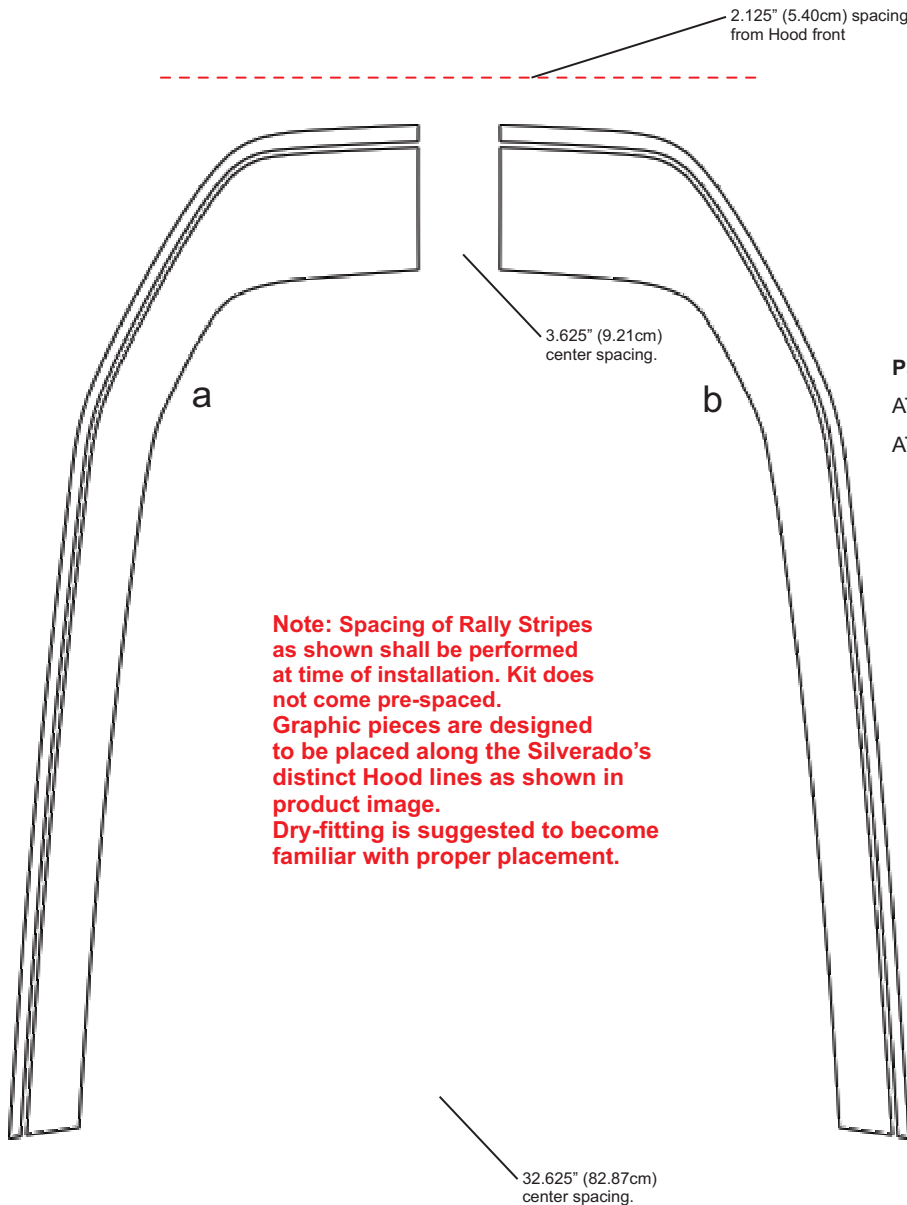

CHEVROLET®

SILVERADO

Hood Graphic Kit 3 for Chevrolet Silverado Parts List ATD-CHVTRKGRPH20

Note: Spacing of Rally Stripes as shown shall be performed at time of installation. Kit does not come pre-spaced. Graphic pieces are designed to be placed along the Silverado's distinct Hood lines as shown in product image. Dry-fitting is suggested to become familiar with proper placement.

Part Number	Item	Cost
ATD-CHVTRKGRPH20a	Hood Left	\$69.95
ATD-CHVTRKGRPH20b	Hood Right	\$69.95

Auto Trim DESIGN®

autotrimdesign.com

All service marks and/or trademarks used herein are the property of the respective trademark holders; they are not used here for advertising or commercial purposes. Their use is done on a Fair Use assumption and without intent to compete with or take advantage of the trademark holder. Auto Trim DESIGN® is in no way affiliated with, sponsored by or authorized by the associated trademark holder, unless otherwise specified. Any reference related to marks is made solely for identification purposes and is not intended to create any confusion or deception in the marketplace.