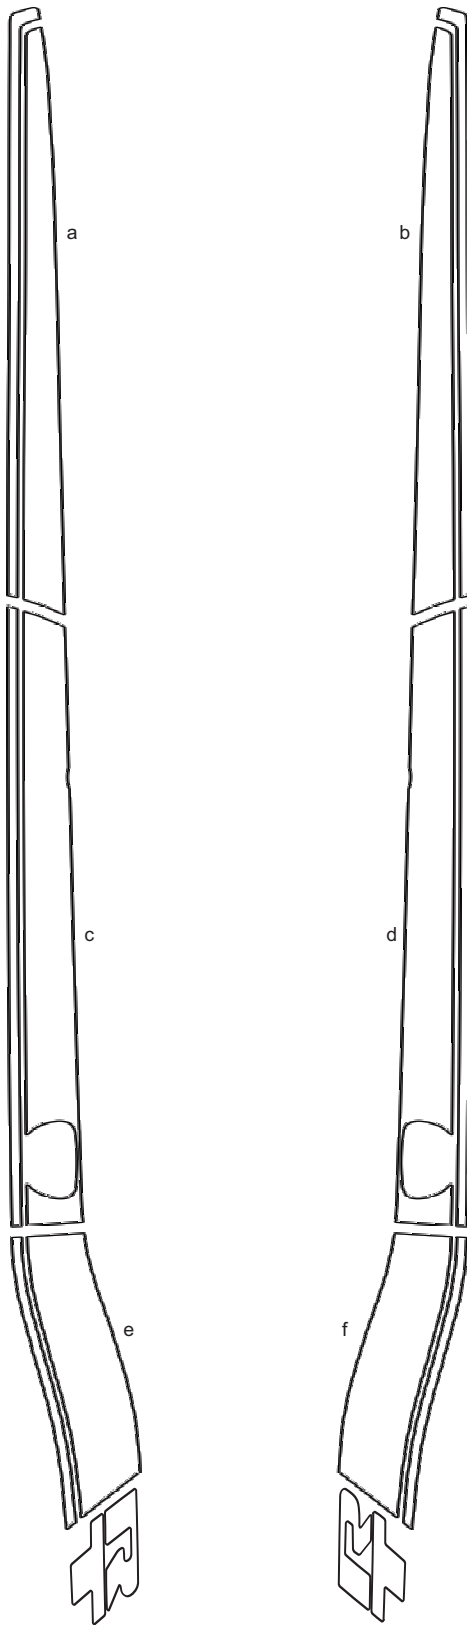

# DODGE CHALLENGER

## Body Side Graphic 7 for Dodge Challenger Parts List ATD-DDGECLGRGRPH085

Part Number	Item	Cost
ATD-DDGECLGRGRPH085a	Front Fender Left	\$37.95
ATD-DDGECLGRGRPH085b	Front Fender Right	\$37.95
ATD-DDGECLGRGRPH085c	Door Left	\$57.95
ATD-DDGECLGRGRPH085d	Door Right	\$57.95
ATD-DDGECLGRGRPH085e	Rear Quarter Left	\$39.95
ATD-DDGECLGRGRPH085f	Rear Quarter Right	\$39.95

**We suggest fitting the Door pieces first followed by the Front and Rear pieces.**

*Auto Trim* **DESIGN**<sup>®</sup>

**autotrimdesign.com**