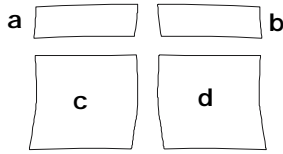

Ford

MUSTANG

Ford Saleen S281 Rally Stripe Graphic Kit 1
3 Valve Convertible - 1" Spacing - Parts List
ATD-FRDMSTNGGRPH134

Set 1" (25.40mm) spacing
at time of installation

Part Number	Item	Cost
ATD-FRDMSTNGGRPH134a	Front Valance Left	\$9.95
ATD-FRDMSTNGGRPH134b	Front Valance Right	\$9.95
ATD-FRDMSTNGGRPH134c	Front Bumper Left	\$16.95
ATD-FRDMSTNGGRPH134d	Front Bumper Right	\$16.95
ATD-FRDMSTNGGRPH134e	Hood Left	\$49.95
ATD-FRDMSTNGGRPH134f	Hood Right	\$49.95
ATD-FRDMSTNGGRPH134g	Roof Front Edge Left	\$12.95
ATD-FRDMSTNGGRPH134h	Roof Front Edge Right	\$12.95
ATD-FRDMSTNGGRPH134i	Rear Deck Left	\$12.95
ATD-FRDMSTNGGRPH134j	Rear Deck Right	\$12.95
ATD-FRDMSTNGGRPH134k	Rear Lid Left	\$27.95
ATD-FRDMSTNGGRPH134l	Rear Lid Right	\$27.95
ATD-FRDMSTNGGRPH134m	Rear Bumper Left	\$19.95
ATD-FRDMSTNGGRPH134n	Rear Bumper Right	\$19.95
ATD-FRDMSTNGGRPH134o	Rear Valance Left	\$9.95
ATD-FRDMSTNGGRPH134p	Rear Valance Right	\$9.95

**Note: Spacing of Rally Stripes
as shown shall be performed
at time of installation. Kit does
not come pre-spaced.**

autotrimdesign.com