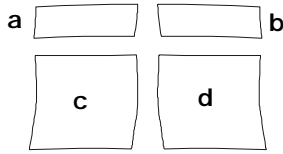

Ford

MUSTANG

Ford Saleen S281 Rally Stripe Graphic Kit 1
3 Valve Convertible - 2" Spacing - Parts List
ATD-FRDMSTNGGRPH23

Set 2" (50.80mm) spacing
at time of installation

Part Number	Item	Cost
ATD-FRDMSTNGGRPH23a	Front Valance Left	\$9.95
ATD-FRDMSTNGGRPH23b	Front Valance Right	\$9.95
ATD-FRDMSTNGGRPH23c	Front Bumper Left	\$16.95
ATD-FRDMSTNGGRPH23d	Front Bumper Right	\$16.95
ATD-FRDMSTNGGRPH23e	Hood Left	\$49.95
ATD-FRDMSTNGGRPH23f	Hood Right	\$49.95
ATD-FRDMSTNGGRPH23g	Roof Front Edge Left	\$12.95
ATD-FRDMSTNGGRPH23h	Roof Front Edge Right	\$12.95
ATD-FRDMSTNGGRPH23i	Rear Deck Left	\$12.95
ATD-FRDMSTNGGRPH23j	Rear Deck Right	\$12.95
ATD-FRDMSTNGGRPH23k	Rear Lid Left	\$27.95
ATD-FRDMSTNGGRPH23l	Rear Lid Right	\$27.95
ATD-FRDMSTNGGRPH23m	Rear Bumper Left	\$19.95
ATD-FRDMSTNGGRPH23n	Rear Bumper Right	\$19.95
ATD-FRDMSTNGGRPH23o	Rear Valance Left	\$9.95
ATD-FRDMSTNGGRPH23p	Rear Valance Right	\$9.95

**Note: Spacing of Rally Stripes
as shown shall be performed
at time of installation. Kit does
not come pre-spaced.**

autotrimdesign.com