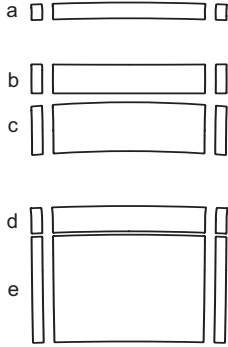

FORD MUSTANG

Shelby GT500 Super Snake Style Rally Stripe Graphic Kit 1 for Ford Mustang GT500 Coupe - '13-'14 Parts List ATD-FRDMSTNGGRPH305

Due to the difficulty of installing a one (1) piece stripe on the Front Bumper, a two (2) piece spliceable set is provided. The Front Bumper Top and Front Bumper Front pieces, respectively, are designed to splice/overlap approximately 0.2" (5.08mm) after the Front Bumper Front piece is applied.

Part Number	Item	Cost
ATD-FRDMSTNGGRPH305a	Front Valance	\$7.95
ATD-FRDMSTNGGRPH305b	Front Bumper Front	\$9.95
ATD-FRDMSTNGGRPH305c	Front Bumper Top	\$12.95
ATD-FRDMSTNGGRPH305d	Grille Edge	\$9.95
ATD-FRDMSTNGGRPH305e	Hood Front	\$27.95
ATD-FRDMSTNGGRPH305f	Hood Rear	\$68.95
ATD-FRDMSTNGGRPH305g	Roof	\$83.95
ATD-FRDMSTNGGRPH305h	Rear Lid Top	\$24.95
ATD-FRDMSTNGGRPH305i	Spoiler Top	\$17.95
ATD-FRDMSTNGGRPH305j	Spoiler Rear Bottom	\$12.95
ATD-FRDMSTNGGRPH305k	Rear Lid Rear	\$11.95
ATD-FRDMSTNGGRPH305l	Rear Bumper	\$16.95
ATD-FRDMSTNGGRPH305m	Rear Bumper	\$14.95