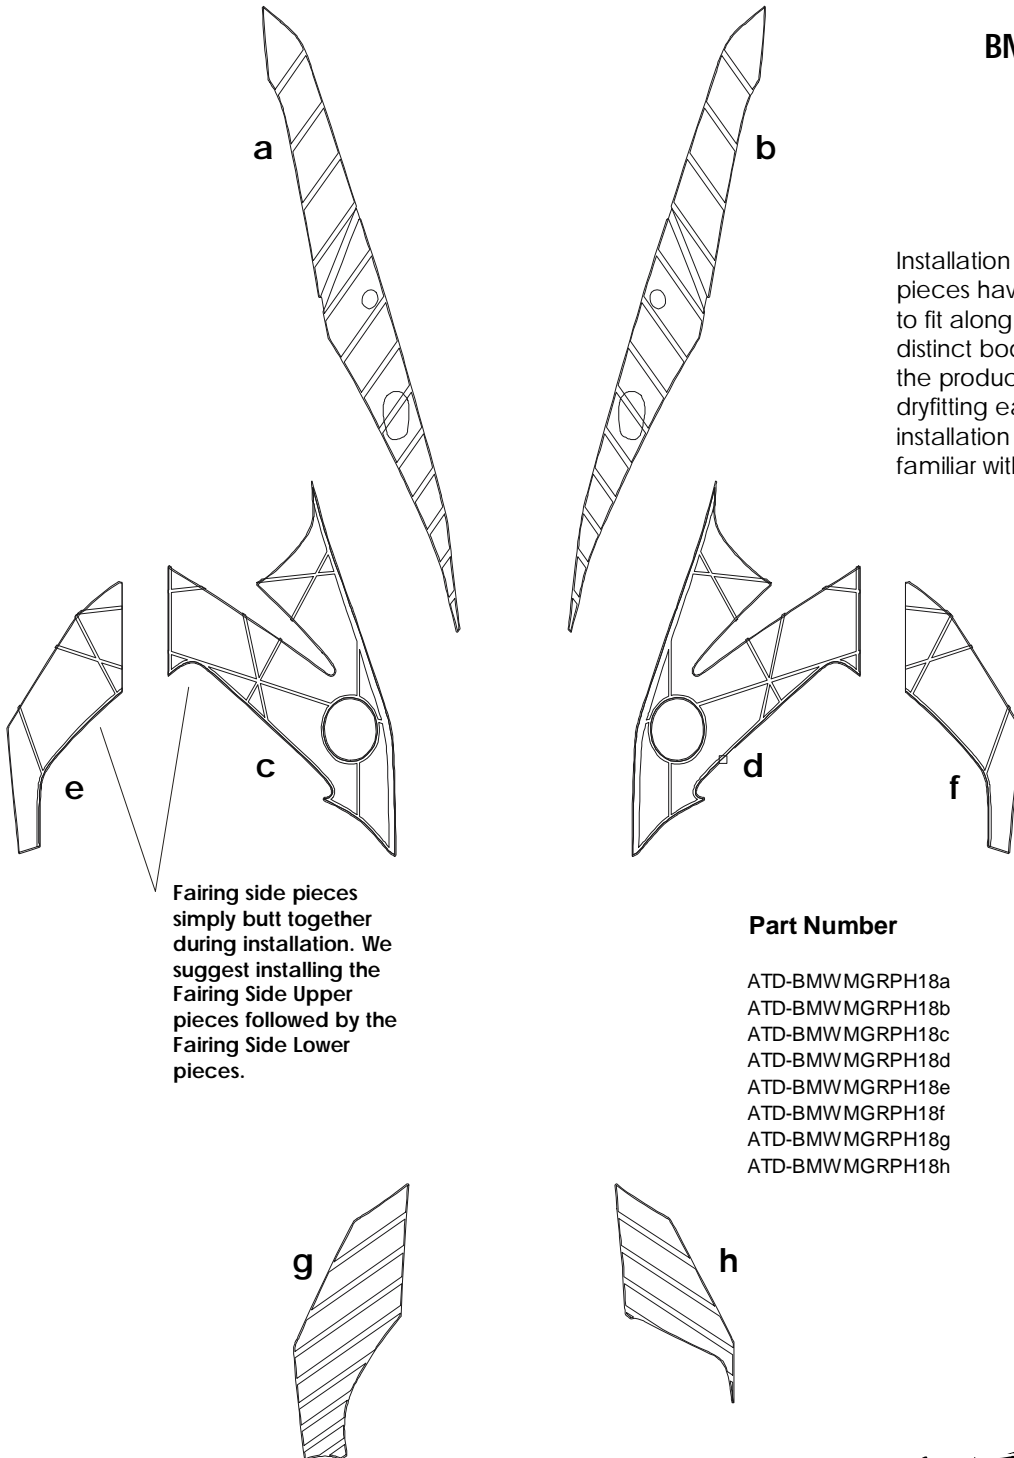

# BMW Motorrad

## BMW F 650 GS Graphic Kit 1 Parts List ATD-BMWMGRPH18

Installation Tip: Precut graphic pieces have been designed to fit along the F 650 Gs's distinct body lines as shown in the product image. We suggest dryfitting each piece prior to installation so as to become familiar with placement.

Fairing side pieces simply butt together during installation. We suggest installing the Fairing Side Upper pieces followed by the Fairing Side Lower pieces.

Part Number	Item	Cost
ATD-BMWMGRPH18a	Fender Side Left	\$21.95
ATD-BMWMGRPH18b	Fender Side Right	\$21.95
ATD-BMWMGRPH18c	Fairing Side Left Upper	\$33.95
ATD-BMWMGRPH18d	Fairing Side Right Upper	\$33.95
ATD-BMWMGRPH18e	Fairing Side Left Lower	\$14.95
ATD-BMWMGRPH18f	Fairing Side Right Lower	\$14.95
ATD-BMWMGRPH18g	Pillion Left	\$14.95
ATD-BMWMGRPH18h	Pillion Right	\$14.95