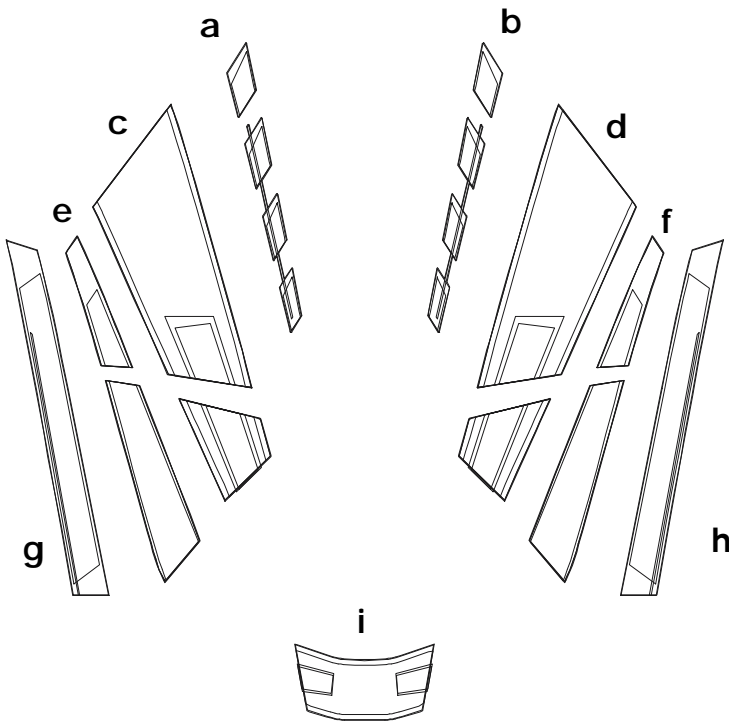

# BMW Motorrad

BMW K 1200 GT Graphic Kit 1  
Parts List  
ATD-BMWMGRPH2

Part Number	Item	Cost
ATD-BMWMGRPH2a	Upper Fairing Left	\$17.95
ATD-BMWMGRPH2b	Upper Fairing Right	\$17.95
ATD-BMWMGRPH2c	Mid-Upper Fairing Left	\$34.95
ATD-BMWMGRPH2d	Mid-Upper Fairing Right	\$34.95
ATD-BMWMGRPH2e	Mid-Lower Fairing Left	\$21.95
ATD-BMWMGRPH2f	Mid-Lower Fairing Right	\$21.95
ATD-BMWMGRPH2g	Lower Fairing Left	\$21.95
ATD-BMWMGRPH2h	Lower Fairing Right	\$21.95
ATD-BMWMGRPH2i	Tank Rear	\$19.95
ATD-BMWMGRPH2j	Saddlebag Side Left	\$15.95
ATD-BMWMGRPH2k	Saddlebag Side Right	\$15.95