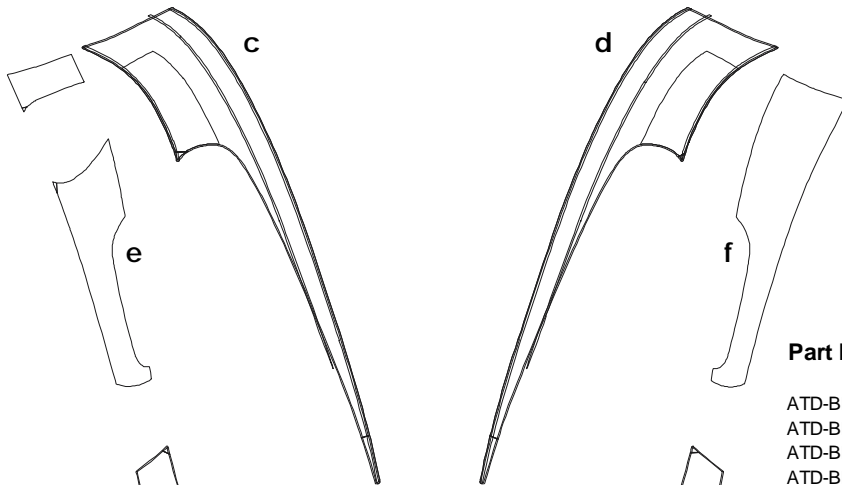

BMW Motorrad

BMW K 1200 GT Graphic Kit 4 Parts List ATD-BMWMGRPH21

Part Number	Item	Cost
ATD-BMWMGRPH21a	Fairing Upper Front Left	\$35.95
ATD-BMWMGRPH21b	Fairing Upper Front Right	\$35.95
ATD-BMWMGRPH21c	Fairing Side Mid Left	\$72.95
ATD-BMWMGRPH21d	Fairing Side Mid Right	\$72.95
ATD-BMWMGRPH21e	Fairing Side Lower Left	\$29.95
ATD-BMWMGRPH21f	Fairing Side Lower Right	\$29.95
ATD-BMWMGRPH21g	Seat Side Left	\$26.95
ATD-BMWMGRPH21h	Seat Side Right	\$26.95
ATD-BMWMGRPH21i	Saddlebag Left	\$29.95
ATD-BMWMGRPH21j	Saddlebag Right	\$29.95

Installation Tip: Precut graphic pieces have been designed to fit along the K 1200 GT's distinct body lines as shown in the product image. We suggest dryfitting each piece prior to installation so as to become familiar with placement.