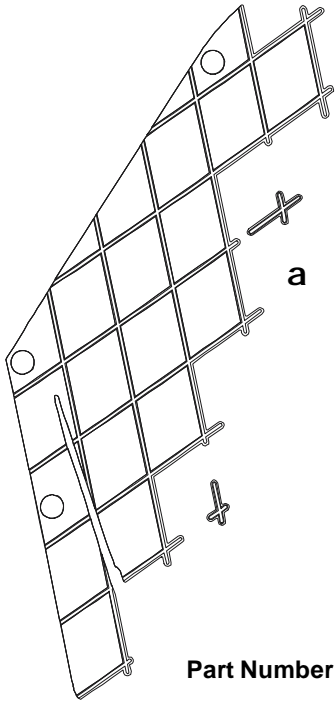

## BMW K 1200 S Checker Graphic Kit 1 Parts List ATD-BMWMGRPH22

Part Number	Item	Cost
ATD-BMWMGRPH22a	Fairing Side Left	\$66.95
ATD-BMWMGRPH22b	Fairing Side Right	\$66.95
ATD-BMWMGRPH22c	Pillion Left	\$14.95
ATD-BMWMGRPH22d	Pillion Right	\$14.95

**Installation Tip:** Precut graphic pieces have been designed to fit along the K 1200 S's distinct body lines as shown in the product image. We suggest dryfitting each piece prior to installation so as to become familiar with placement.