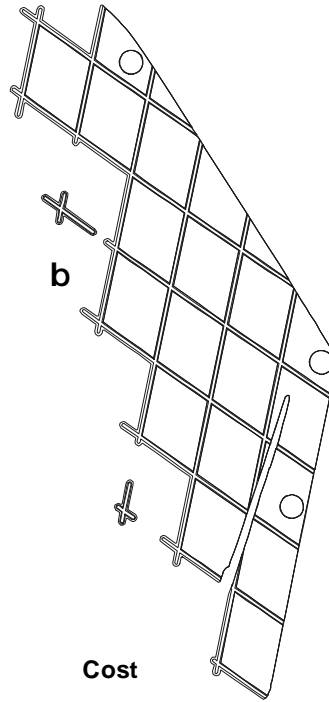

## BMW K 1200 S Checker Graphic Kit 1 Parts List ATD-BMWMGRPH22

Part Number	Item	Cost
ATD-BMWMGRPH22a	Fairing Side Left	\$66.95
ATD-BMWMGRPH22b	Fairing Side Right	\$66.95
ATD-BMWMGRPH22c	Pillion Left	\$14.95
ATD-BMWMGRPH22d	Pillion Right	\$14.95

**Installation Tip:** Precut graphic pieces have been designed to fit along the K 1200 S's distinct body lines as shown in the product image. We suggest dryfitting each piece prior to installation so as to become familiar with placement.