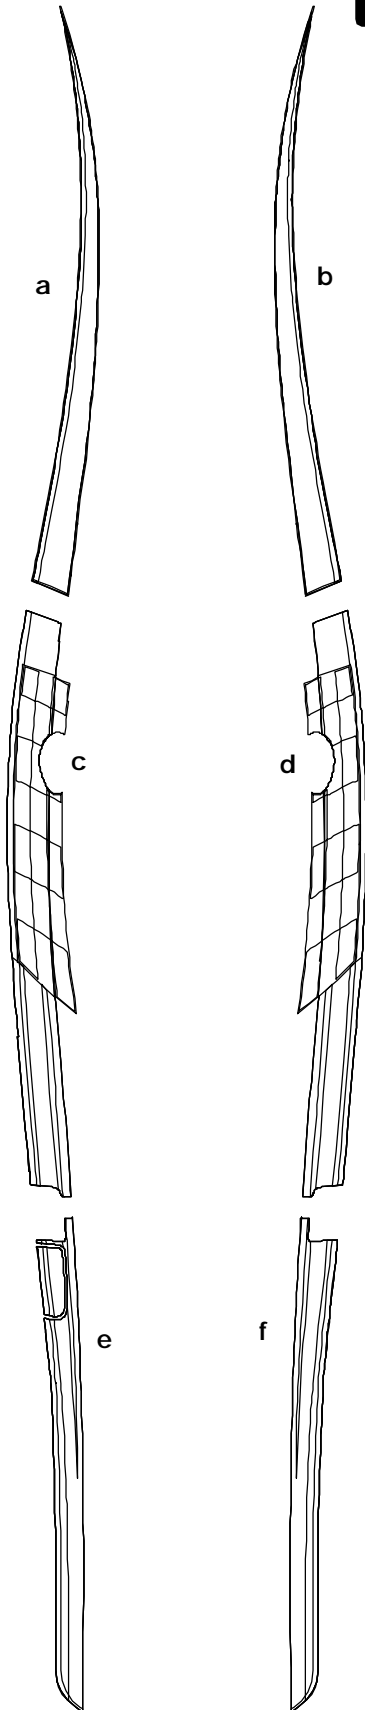

# CHEVROLET

# CORVETTE

## Chevrolet C6 Corvette Body Side Race Graphics 1 ATD-CHVCRVTGRPH32

| Part Number        | Item               | Cost    |
|--------------------|--------------------|---------|
| ATD-CHVCRVTGRPH32a | Front Fender Left  | \$70.95 |
| ATD-CHVCRVTGRPH32b | Front Fender Right | \$70.95 |
| ATD-CHVCRVTGRPH32c | Door Left          | \$70.95 |
| ATD-CHVCRVTGRPH32d | Door Right         | \$70.95 |
| ATD-CHVCRVTGRPH32e | Rear Fender Left   | \$58.95 |
| ATD-CHVCRVTGRPH32f | Rear Fender Right  | \$58.95 |