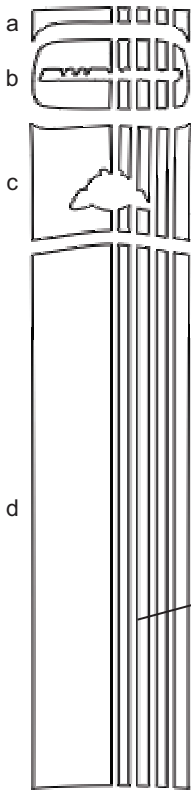

## Chevrolet C5 Corvette Rally Stripe Graphic Kit 3 Coupe - Parts List ATD-CHVCRVTGRPH59

Graphics are designed to be placed in the center of the vehicle and do not wrap around body panels. There is generally a 0.0625" to 0.125" of body panel reveal at each end of graphic.

Part Number	Item	Cost
ATD-CHVCRVTGRPH59a	Front Bumper-Lower	\$8.95
ATD-CHVCRVTGRPH59b	Front Bumper-License Plate Cover	\$11.95
ATD-CHVCRVTGRPH59c	Front Bumper Top	\$15.95
ATD-CHVCRVTGRPH59d	Hood	\$58.95
ATD-CHVCRVTGRPH59e	Roof	\$32.95
ATD-CHVCRVTGRPH59f	Rear Hatch Top	\$10.95
ATD-CHVCRVTGRPH59g	Rear Hatch Bottom	\$12.95
ATD-CHVCRVTGRPH59h	Rear Bumper Upper	\$19.95
ATD-CHVCRVTGRPH59i	Rear Bumper Lower	\$10.95

Please Note: While vehicle manufacturers make a great effort to be uniform where the factory emblems are placed, there may be times in which they are slightly off or askew. Due to the fact that we cannot account for such occurrences, slight trimming around the emblem(s) may be required to balance the amount of outline exposed. Take great care in trimming to not cut into the vehicle's paint. If you are unsure of yourself with trimming, by all means, seek the assistance of a professional.