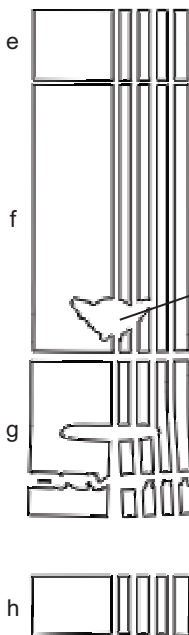

## Chevrolet C5 Corvette Rally Stripe Graphic Kit 3 Convertible - Parts List ATD-CHVCRVTGRPH60

Graphics are designed to be placed in the center of the vehicle and do not wrap around body panels. There is generally a 0.0625" to 0.125" of body panel reveal at each end of graphic.

Part Number	Item	Cost
ATD-CHVCRVTGRPH60a	Front Bumper-Low er	\$8.95
ATD-CHVCRVTGRPH60b	Front Bumper-License Plate Cover	\$11.95
ATD-CHVCRVTGRPH60c	Front Bumper Top	\$15.95
ATD-CHVCRVTGRPH60d	Hood	\$58.95
ATD-CHVCRVTGRPH60e	Rear Hatch	\$12.95
ATD-CHVCRVTGRPH60f	Rear Hatch	\$32.95
ATD-CHVCRVTGRPH60g	Rear Bumper Upper	\$19.95
ATD-CHVCRVTGRPH60h	Rear Bumper Low er	\$10.95

Please Note: While vehicle manufacturers make a great effort to be uniform where the factory emblems are placed, there may be times in which they are slightly off or askew. Due to the fact that we cannot account for such occurrences, slight trimming around the emblem(s) may be required to balance the amount of outline exposed. Take great care in trimming to not cut into the vehicle's paint. If you are unsure of yourself with trimming, by all means, seek the assistance of a professional.