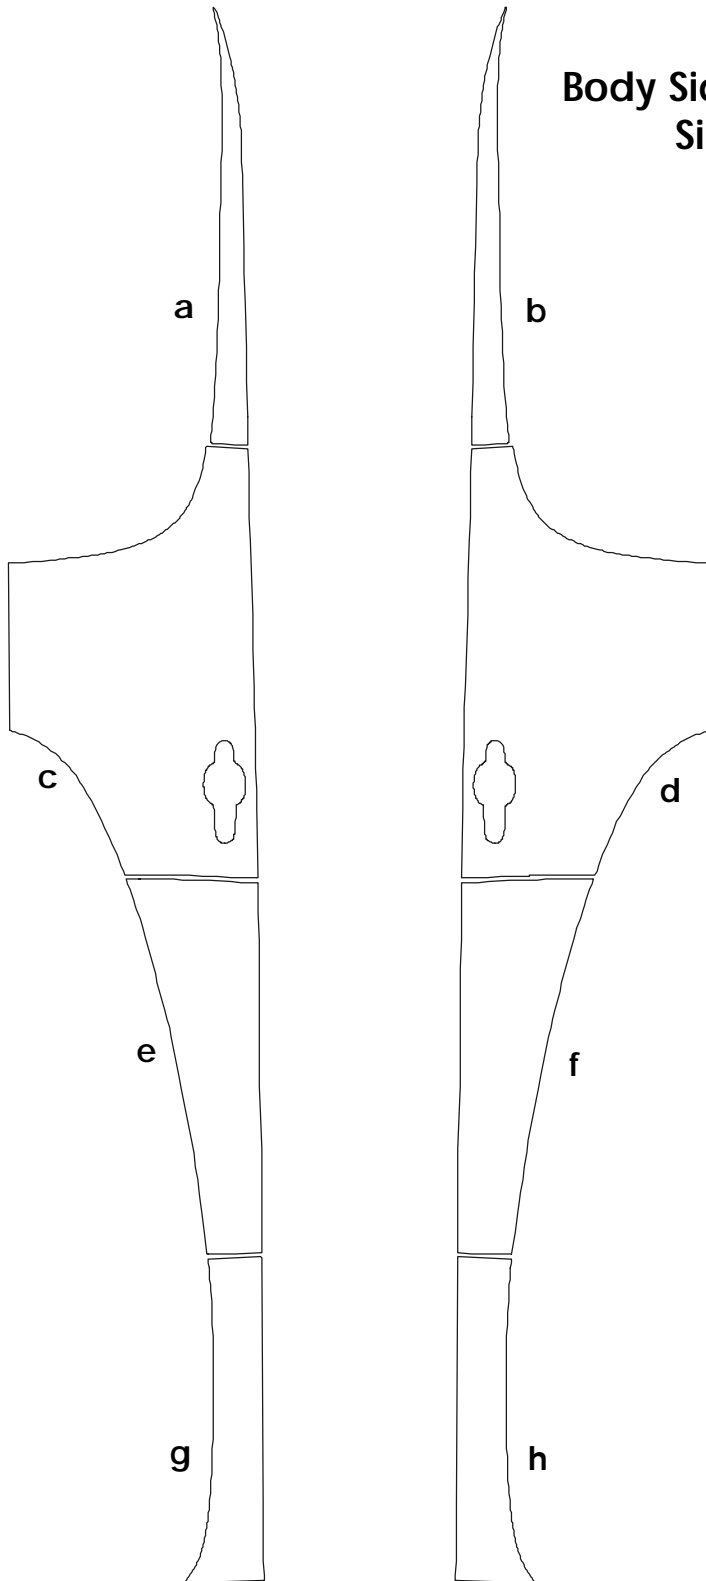

## Chevrolet HHR - 4 Door Panel Body Side Flames & Carbon Graphic Kit Simulated Chrome Trim - Parts List ATD-CHVHHRGRPH14

Installation Tip: Top edge of Front Door, Rear Door and Rear Panel pieces are designed to be set at top body line of HHR while Hood piece is placed along bottom edge of Hood. We suggest dryfitting all pieces to become familiar with fitment prior to installation.

Estimated Installation Time:  
1.75 Hours

Part Number	Item	Cost
ATD-CHVHHRGRPH14a	Hood Left	\$26.95
ATD-CHVHHRGRPH14b	Hood Right	\$26.95
ATD-CHVHHRGRPH14c	Front Door Left	\$116.95
ATD-CHVHHRGRPH14d	Front Door Right	\$116.95
ATD-CHVHHRGRPH14e	Rear Door Left	\$62.95
ATD-CHVHHRGRPH14f	Rear Door Right	\$62.95
ATD-CHVHHRGRPH14g	Rear Panel Left	\$34.95
ATD-CHVHHRGRPH14h	Rear Panel Right	\$34.95