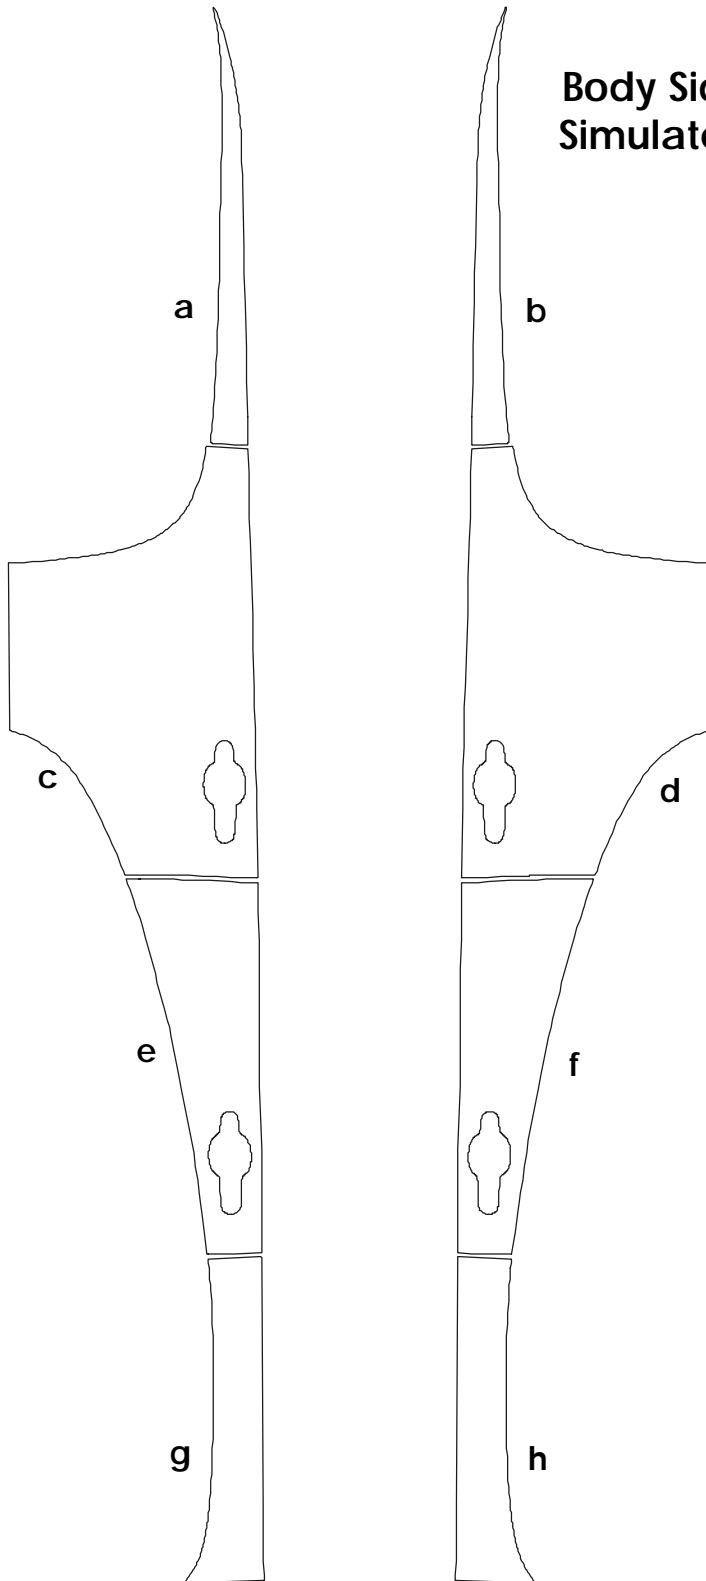

## Chevrolet HHR - 4 Door Body Side Flames & Carbon Graphic Kit Simulated Brushed Metal Trim - Parts List ATD-CHVHHRGRPH9

Installation Tip: Top edge of Front Door, Rear Door and Rear Panel pieces are designed to be set at top body line of HHR while Hood piece is placed along bottom edge of Hood. We suggest dryfitting all pieces to become familiar with fitment prior to installation.

Estimated Installation Time:  
1.75 Hours

Part Number	Item	Cost
ATD-CHVHHRGRPH9a	Hood Left	\$26.95
ATD-CHVHHRGRPH9b	Hood Right	\$26.95
ATD-CHVHHRGRPH9c	Front Door Left	\$116.95
ATD-CHVHHRGRPH9d	Front Door Right	\$116.95
ATD-CHVHHRGRPH9e	Rear Door Left	\$62.95
ATD-CHVHHRGRPH9f	Rear Door Right	\$62.95
ATD-CHVHHRGRPH9g	Rear Panel Left	\$34.95
ATD-CHVHHRGRPH9h	Rear Panel Right	\$34.95