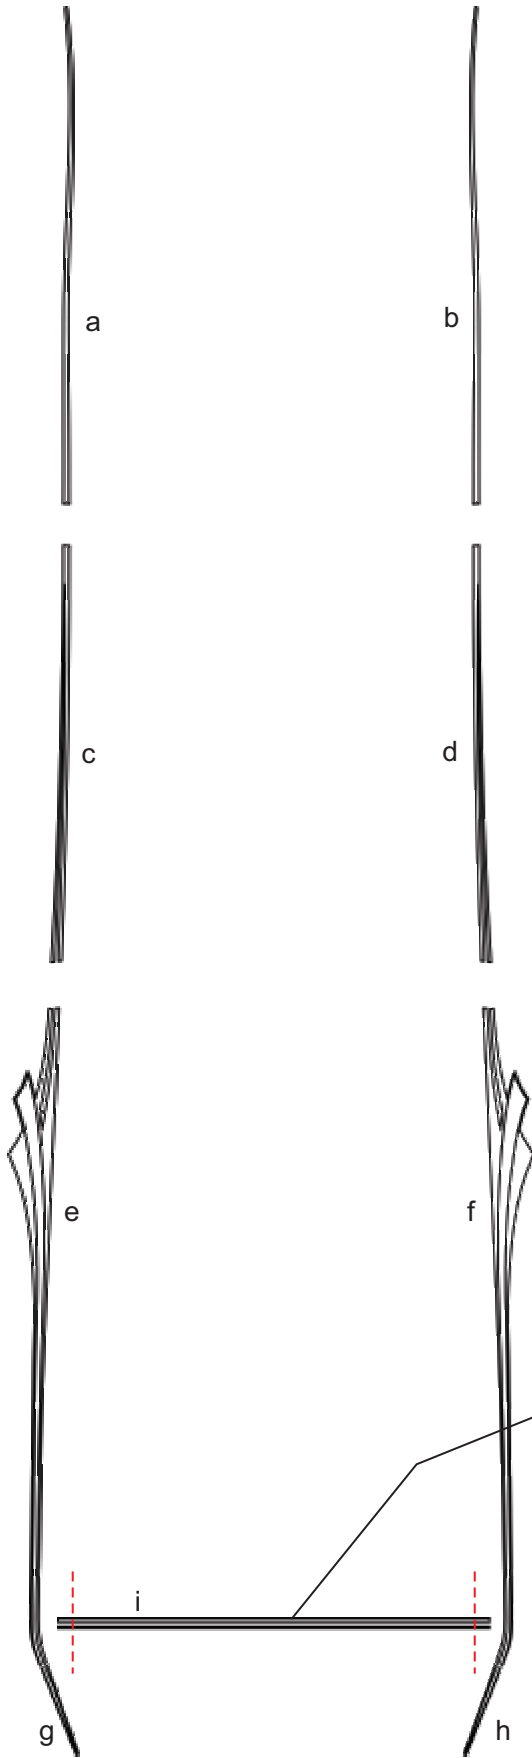

CHEVROLET[®]

SSR

Body Side Graphic Kit 5 for Chevrolet SSR

Parts List

ATD-CHVSSRGRPH8

Part Number	Item	Cost
ATD-CHVSSRGRPH8a	Front Fender Left	\$19.95
ATD-CHVSSRGRPH8b	Front Fender Right	\$19.95
ATD-CHVSSRGRPH8c	Door Left	\$17.95
ATD-CHVSSRGRPH8d	Door Right	\$17.95
ATD-CHVSSRGRPH8e	Rear Fender Left	\$69.95
ATD-CHVSSRGRPH8f	Rear Fender Right	\$69.95
ATD-CHVSSRGRPH8g	Rear Gate Left	\$5.95
ATD-CHVSSRGRPH8h	Rear Gate Right	\$5.95
ATD-CHVSSRGRPH8i	Optional Rear Gate Stripe	\$19.95

Note: Graphic pieces are designed and manufactured to be set along the SSR's distinct body line as shown in the product image. Dryfitting is recommended to become familiar with proper placement.

Graphic piece "i" is provided as an optional stripe designed to connect the graphic on each side onto the Rear Gate. We suggest applying graphic to each side first followed by stripe piece "i".