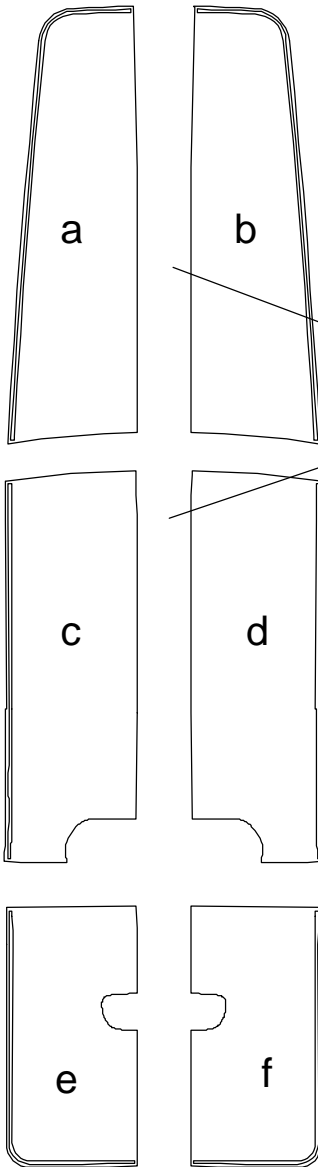

DODGE

RAM

Dodge Ram Truck Rally Graphics Kit 1

Parts List

ATD-DDGERAMGRPH3

Set 4" (101.60mm) spacing
at time of installation

Note: Spacing of Rally Stripes
as shown shall be performed
at time of installation. Kit does
not come pre-spaced.

Part Number	Item	Cost
ATD-DDGERAMGRPH3a	Hood Left	\$39.95
ATD-DDGERAMGRPH3b	Hood Right	\$39.95
ATD-DDGERAMGRPH3c	Roof Left	\$57.95
ATD-DDGERAMGRPH3d	Roof Right	\$57.95
ATD-DDGERAMGRPH3e	Tailgate Left	\$27.95
ATD-DDGERAMGRPH3f	Tailgate Right	\$27.95