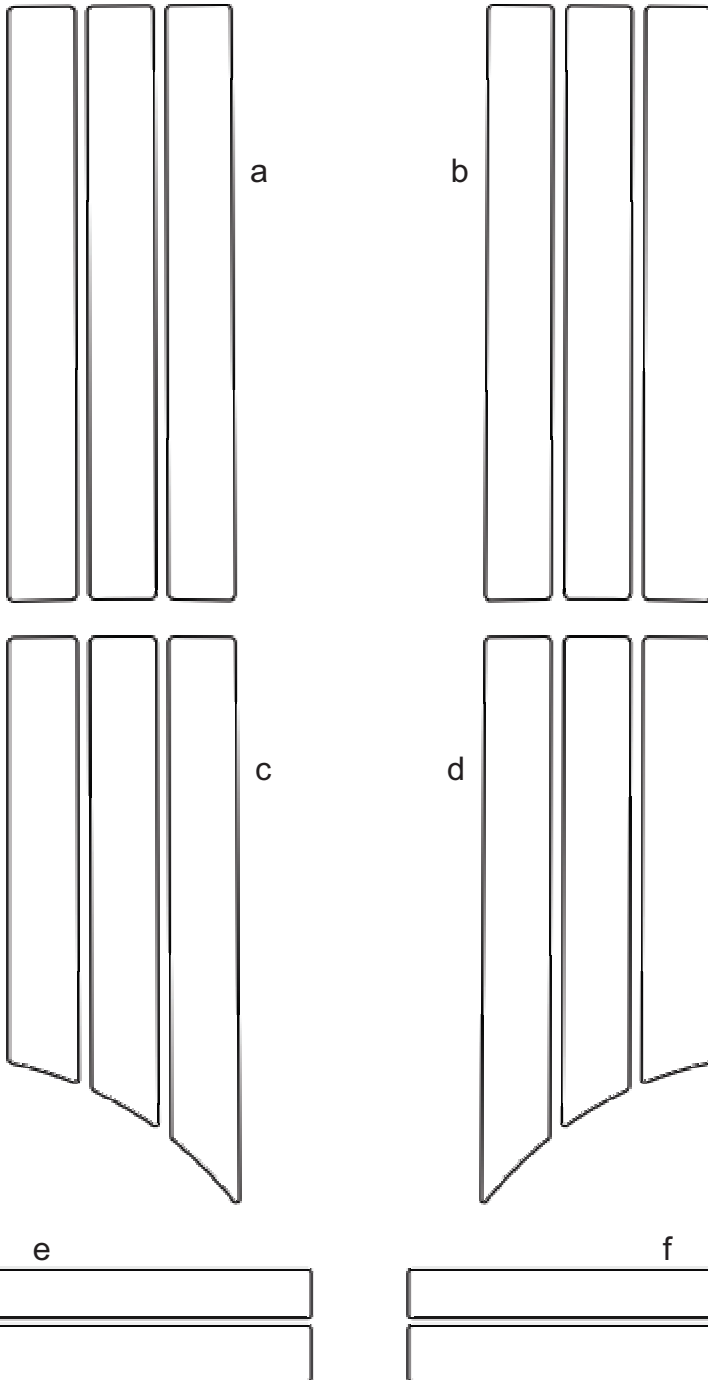

## Ford Flex Wood Panel Graphics Kit 1 Light Fir - Parts List ATD-FRDFLEXGRPH002

Part Number	Item	Cost
ATD-FRDFLEXGRPH002a	Left Front Door	\$83.95
ATD-FRDFLEXGRPH002b	Right Front Door	\$83.95
ATD-FRDFLEXGRPH002c	Left Rear Door	\$79.95
ATD-FRDFLEXGRPH002d	Right Rear Door	\$79.95
ATD-FRDFLEXGRPH002e	Left Rear Gate	\$24.95
ATD-FRDFLEXGRPH002f	Right Rear Gate	\$24.95

**Installation Note:** Graphic kit is designed so that the top of each graphic panel is installed at the bottom of each body side indentation, centered.

Rear Gate pieces are designed specifically for Ford Flex vehicles WITHOUT factory trim panel, as shown in product image. Notwithstanding, Rear Gate pieces may be used on factory trim panel with creative trimming and placement.