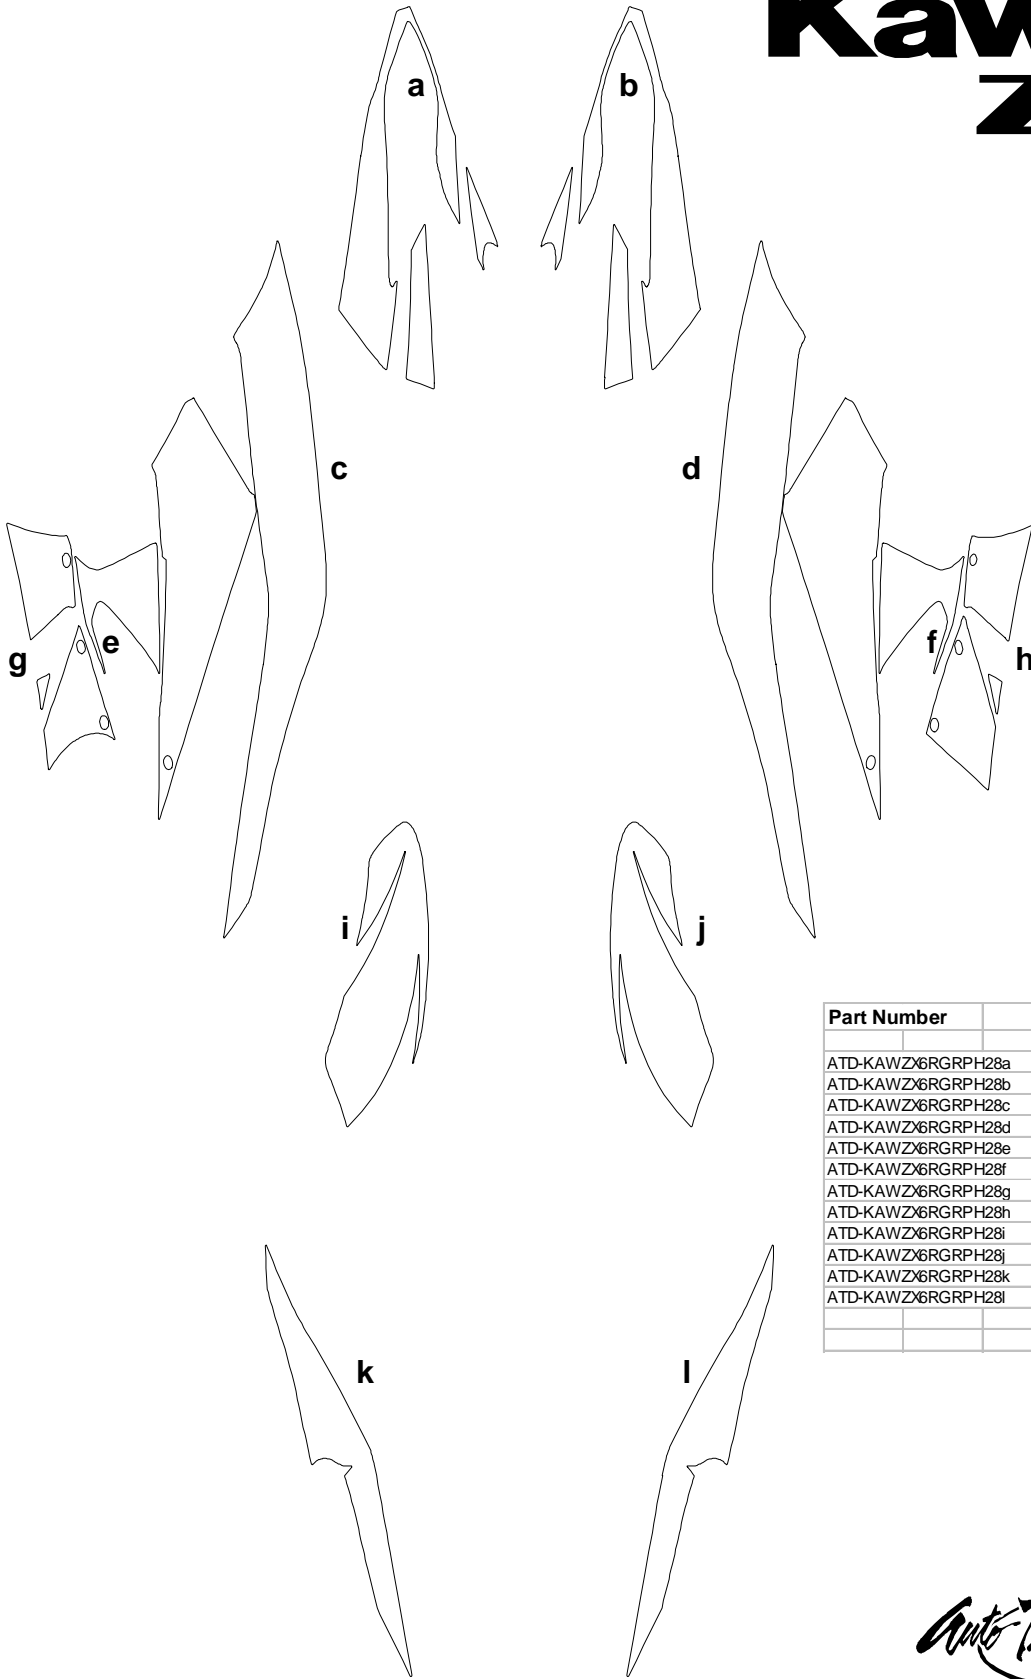

Kawasaki ZX-6R

Diablo Graphic Kit 1 for
Kawasaki Ninja ZX-6R
'09-'12 - Parts List
ATD-KAWZX6RGRPH28

Installation Tip: Dryfitting each piece prior to installation is recommended to become familiar with placement.

Part Number	Item	Cost
ATD-KAWZX6RGRPH28a	Upper Fairing Left	\$25.95
ATD-KAWZX6RGRPH28b	Upper Fairing Right	\$25.95
ATD-KAWZX6RGRPH28c	Fairing Side Left	\$51.95
ATD-KAWZX6RGRPH28d	Fairing Side Right	\$51.95
ATD-KAWZX6RGRPH28e	Vent Left	\$8.95
ATD-KAWZX6RGRPH28f	Vent Right	\$8.95
ATD-KAWZX6RGRPH28g	Belly Left	\$11.95
ATD-KAWZX6RGRPH28h	Belly Right	\$11.95
ATD-KAWZX6RGRPH28i	Tank Side Left	\$14.95
ATD-KAWZX6RGRPH28j	Tank Side Right	\$14.95
ATD-KAWZX6RGRPH28k	Pillion Left	\$28.95
ATD-KAWZX6RGRPH28l	Pillion Right	\$28.95

Copyright 2012, Auto Trim DESIGN®.
02202012